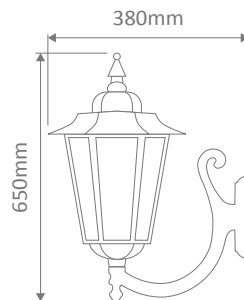

GT-483 Large Pillar Mount

Diagrams / Additional

Order Code:	Colour	Globe
15494		1xB22
15495		1xB22
15496		1xB22
15497		1xB22
15499		1xB22

Turin Large

Multiple Application Exterior Light

GT-486 Large Post Top

Diagrams / Additional

Order Code:	Colour	Globe
15506		1xB22
15507		1xB22
15508		1xB22
15509		1xB22
15511		1xB22

GT-485 Large Pendant

Diagrams / Additional

Order Code:	Colour	Globe
15500		1xB22
15501		1xB22
15502		1xB22
15503		1xB22
15505		1xB22

GT-491 Large Up Curved Wall Bracket

Diagrams / Additional

Order Code:	Colour	Globe
16133		1xB22
16134		1xB22
16135		1xB22
16136		1xB22
16137		1xB22

Turin Large

Multiple Application Exterior Light

GT-492 Large Down Curved Wall Bracket Diagrams / Additional

Order Code:	Colour	Globe
16138		1xB22
16139		1xB22
16140		1xB22
16141		1xB22
16142		1xB22

GT-488 Single Head on Post 2.45m Diagrams / Additional

Order Code:	Colour	Globe
15512		1xB22
15513		1xB22
15514		1xB22
15515		1xB22
15517		1xB22