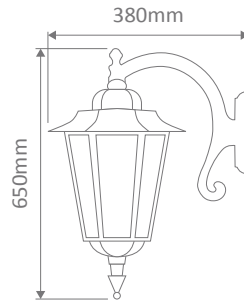

- Wall Bracket
- Pillar Mount
- Post Top
- Pendant
- Single Head on Post (2.45m)

Specification Features

Input Voltage: 240V
IP rating (IP): 43
Requires: Lamp

GT-481 Large Wall Bracket

Diagrams / Additional

Diagrams / Additional

Order Code:	Colour	Globe
15506		1xB22
15507		1xB22
15508		1xB22
15509		1xB22
15511		1xB22

GT-485 Large Pendant

Diagrams / Additional

Order Code:	Colour	Globe
15500		1xB22
15501		1xB22
15502		1xB22
15503		1xB22
15505		1xB22

GT-491 Large Up Curved Wall Bracket

Diagrams / Additional

Order Code:	Colour	Globe
16133		1xB22
16134		1xB22
16135		1xB22
16136		1xB22
16137		1xB22

Turin Large

Multiple Application Exterior Light

GT-492 Large Down Curved Wall Bracket Diagrams / Additional

Order Code:	Colour	Globe
16138		1xB22
16139		1xB22
16140		1xB22
16141		1xB22
16142		1xB22

GT-488 Single Head on Post 2.45m Diagrams / Additional

Order Code:	Colour	Globe
15512		1xB22
15513		1xB22
15514		1xB22
15515		1xB22
15517		1xB22