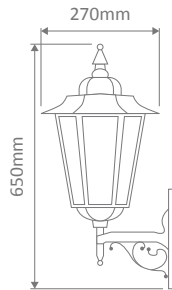

- Wall Bracket
- Pillar Mount
- Post Top
- Pendant
- Single Head on Post (2.45m)

Specification Features

Input Voltage: 240V
IP rating (IP): 43
Requires: Lamp

GT-481 Large Wall Bracket

Diagrams / Additional

Order Code:	Colour	Globe
15482		1xB22
15483		1xB22
15484		1xB22
15485		1xB22
15487		1xB22

GT-482 Large Wall Bracket

Diagrams / Additional

Order Code:	Colour	Globe
15488		1xB22
15489		1xB22
15490		1xB22
15491		1xB22
15493		1xB22

Diagrams / Additional

Order Code:	Colour	Globe
15506		1xB22
15507		1xB22
15508		1xB22
15509		1xB22
15511		1xB22

GT-485 Large Pendant

Diagrams / Additional

Order Code:	Colour	Globe
15500		1xB22
15501		1xB22
15502		1xB22
15503		1xB22
15505		1xB22

Order Code:	Colour	Globe
16138		1xB22
16139		1xB22
16140		1xB22
16141		1xB22
16142		1xB22

GT-488 Single Head on Post 2.45m Diagrams / Additional

Order Code:	Colour	Globe
15512		1xB22
15513		1xB22
15514		1xB22
15515		1xB22
15517		1xB22