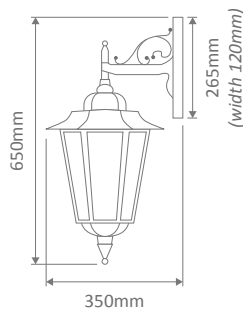

- Wall Bracket
- Pillar Mount
- Post Top
- Pendant
- Single Head on Post (2.45m)

Specification Features

Input Voltage: 240V
IP rating (IP): 43
Requires: Lamp

GT-481 Large Wall Bracket

Diagrams / Additional

Order Code:	Colour	Globe
15482		1xB22
15483		1xB22
15484		1xB22
15485		1xB22
15487		1xB22

GT-482 Large Wall Bracket

Diagrams / Additional

Order Code:	Colour	Globe
15488		1xB22
15489		1xB22
15490		1xB22
15491		1xB22
15493		1xB22

Diagrams / Additional

Order Code:	Colour	Globe
15506		1xB22
15507		1xB22
15508		1xB22
15509		1xB22
15511		1xB22

GT-485 Large Pendant

Diagrams / Additional

Order Code:	Colour	Globe
15500		1xB22
15501		1xB22
15502		1xB22
15503		1xB22
15505		1xB22

Order Code:	Colour	Globe
16138		1xB22
16139		1xB22
16140		1xB22
16141		1xB22
16142		1xB22

GT-488 Single Head on Post 2.45m Diagrams / Additional

Order Code:	Colour	Globe
15512		1xB22
15513		1xB22
15514		1xB22
15515		1xB22
15517		1xB22