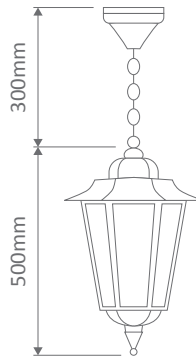

- Wall Bracket
- Pillar Mount
- Post Top
- Pendant
- Single Head on Post (2.45m)

Specification Features

Input Voltage: 240V
IP rating (IP): 43
Requires: Lamp

GT-481 Large Wall Bracket

Diagrams / Additional

GT-483 Large Pillar Mount

Diagrams / Additional

Order Code:	Colour	Globe
15494		1xB22
15495		1xB22
15496		1xB22
15497		1xB22
15499		1xB22

Turin Large

Multiple Application Exterior Light

GT-486 Large Post Top

Diagrams / Additional

Order Code:	Colour	Globe
15506		1xB22
15507		1xB22
15508		1xB22
15509		1xB22
15511		1xB22

GT-485 Large Pendant

Diagrams / Additional

Order Code:	Colour	Globe
15500		1xB22
15501		1xB22
15502		1xB22
15503		1xB22
15505		1xB22

Order Code:	Colour	Globe
16138		1xB22
16139		1xB22
16140		1xB22
16141		1xB22
16142		1xB22

GT-488 Single Head on Post 2.45m Diagrams / Additional

Order Code:	Colour	Globe
15512		1xB22
15513		1xB22
15514		1xB22
15515		1xB22
15517		1xB22