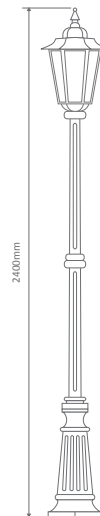

Order Code:	Colour	Globe
15482		1xB22
15483		1xB22
15484		1xB22
15485		1xB22
15487		1xB22

GT-482 Large Wall Bracket

Diagrams / Additional

Order Code:	Colour	Globe
15488		1xB22
15489		1xB22
15490		1xB22
15491		1xB22
15493		1xB22

Diagrams / Additional

Order Code:	Colour	Globe
15506		1xB22
15507		1xB22
15508		1xB22
15509		1xB22
15511		1xB22

GT-485 Large Pendant

Diagrams / Additional

Order Code:	Colour	Globe
15500		1xB22
15501		1xB22
15502		1xB22
15503		1xB22
15505		1xB22

GT-491 Large Up Curved Wall Bracket

Diagrams / Additional

Order Code:	Colour	Globe
16133		1xB22
16134		1xB22
16135		1xB22
16136		1xB22
16137		1xB22

Turin Large

Multiple Application Exterior Light

GT-492 Large Down Curved Wall Bracket Diagrams / Additional

Order Code:	Colour	Globe
16138		1xB22
16139		1xB22
16140		1xB22
16141		1xB22
16142		1xB22

GT-488 Single Head on Post 2.45m Diagrams / Additional

Order Code:	Colour	Globe
15512		1xB22
15513		1xB22
15514		1xB22
15515		1xB22
15517		1xB22