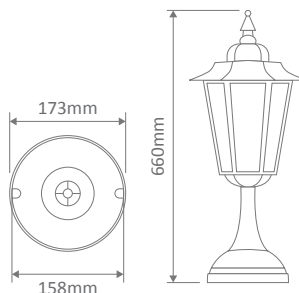

- Wall Bracket
- Pillar Mount
- Post Top
- Pendant
- Single Head on Post (2.45m)

Specification Features

Input Voltage: 240V
IP rating (IP): 43
Requires: Lamp

GT-481 Large Wall Bracket

Diagrams / Additional

Order Code:	Colour	Globe
15482		1xB22
15483		1xB22
15484		1xB22
15485		1xB22
15487		1xB22

GT-482 Large Wall Bracket

Diagrams / Additional

Order Code:	Colour	Globe
15488		1xB22
15489		1xB22
15490		1xB22
15491		1xB22
15493		1xB22

GT-483 Large Pillar Mount

Diagrams / Additional

Order Code:	Colour	Globe
15494		1xB22
15495		1xB22
15496		1xB22
15497		1xB22
15499		1xB22

Turin Large

Multiple Application Exterior Light

GT-486 Large Post Top

Order Code:	Colour	Globe
16138		1xB22
16139		1xB22
16140		1xB22
16141		1xB22
16142		1xB22

GT-488 Single Head on Post 2.45m Diagrams / Additional

Order Code:	Colour	Globe
15512		1xB22
15513		1xB22
15514		1xB22
15515		1xB22
15517		1xB22