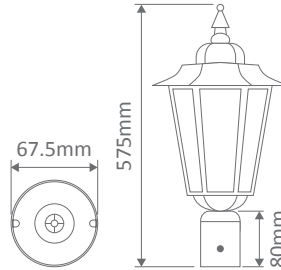

- Wall Bracket
- Pillar Mount
- Post Top
- Pendant
- Single Head on Post (2.45m)

Specification Features

Input Voltage: 240V
IP rating (IP): 43
Requires: Lamp

GT-481 Large Wall Bracket

Diagrams / Additional

GT-483 Large Pillar Mount

Diagrams / Additional

Order Code:	Colour	Globe
15494		1xB22
15495		1xB22
15496		1xB22
15497		1xB22
15499		1xB22

Turin Large

Multiple Application Exterior Light

GT-486 Large Post Top

Diagrams / Additional

Order Code:	Colour	Globe
15506		1xB22
15507		1xB22
15508		1xB22
15509		1xB22
15511		1xB22

GT-485 Large Pendant

Diagrams / Additional

Order Code:	Colour	Globe
15500		1xB22
15501		1xB22
15502		1xB22
15503		1xB22
15505		1xB22

Order Code:	Colour	Globe
16138		1xB22
16139		1xB22
16140		1xB22
16141		1xB22
16142		1xB22

GT-488 Single Head on Post 2.45m Diagrams / Additional

Order Code:	Colour	Globe
15512		1xB22
15513		1xB22
15514		1xB22
15515		1xB22
15517		1xB22