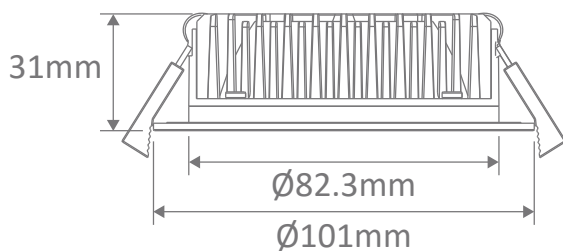

Diagrams / Additional

∅90mm Cutout

Item No.	Variant	Colour Temp
TEK-13-WHT-TRIO	20443	TRIO
TEK-13-BLK-TRIO	20621	TRIO
TEK-13-SCH-TRIO	20445	TRIO