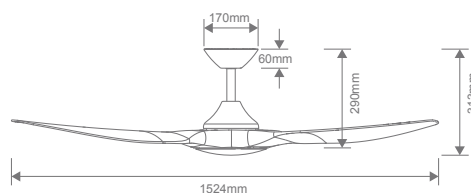

STRIKE-60-L

Item No.	Variant			
	Wht/ Wht	Blk/Blk	Blk/Wnt	Wht/ Oak
STRIKE-60	60135	60136	60137	60138
STRIKE-LIGHT-KIT	Blk		Wht	
	60141		60140	
CFA-DR1	60100		60101