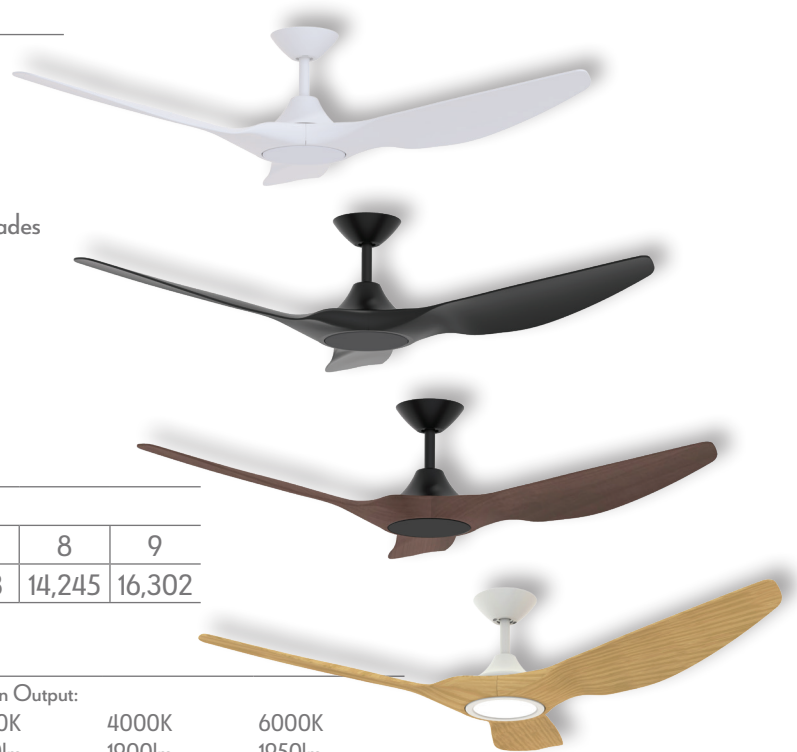

Strike-60

3 Blade 60" Ceiling Fan with Optional Light Kit

Description

The STRIKE DC Ceiling Fan Series is a modern and slimline ceiling fan design that offers a slender and simplistic look which will suit most decors. Available in a 3 Blade 48" 1220mm blade length or 3 Blade 60" 1520mm blade length with the choice of an 18W LED CCT Switchable light Kit as an optional accessory if a light option is required. Choose from 3000K Warm White, 4000K Neutral White or 5000K White via the remote control. The remote control also features a 9-speed function and fan timer and reverse Winter/Summer mode included. Optional Light Kit is fully dimmable via remote control. Available in a range of colour options: choose from White, Black, Black/Walnut and White/Oak finishes. Constructed from ABS Polymer, the STRIKE Series is lightweight, quiet and offers superior airflow. Super energy efficient DC Motor, drawing only 25W for the 48" and 35W for the 60" at high speed. Smart fan adaptable with a smart chip accessory, that is compatible with Google Home and Alexa. Other optional accessories include extension rods, DC Bluetooth Wall Controller as well as Ceiling Pitch Accessory for raked ceiling installations. Suitable for Indoor and Outdoor Undercover use. Backed by a 6 Year Warranty*.

Specification Features

Input Voltage:	240V AC
Power (W):	35W
Type of motor:	DC
Blade Pitch:	13°
Blade Length:	60" - 1520mm
Construction:	ABS Polymer motor, canopy and blades
IP Rating:	IPX0
Winter/Summer Function:	Yes
Tropically Rated	Yes
Extension Rod Available:	Yes
Remote Control:	Yes (9 Speed)

AirFlow m³/h

Speeds

1	2	3	4	5	6	7	8	9
4558	5672	6113	7977	9842	10,249	12,113	14,245	16,302

Optional Light Kit

Luminaire (LED)	18W	Lumen Output:		
CCT:	3000K - 4000K - 6000K (Switchable)	3000K	4000K	6000K
Dimmable:	Yes	1800lm	1900lm	1950lm
Luminaire Lifespan (hrs)	10,000hrs			