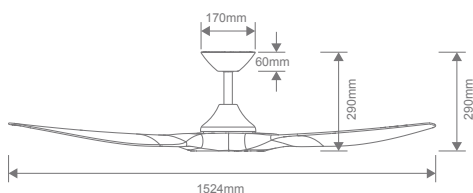

Diagrams / Additional

STRIKE-60