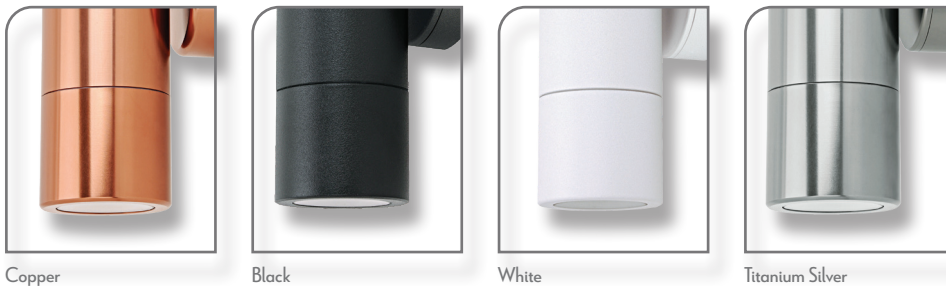

SHADOW-2-WB Up/Down Wall Light

Description

The SHADOW Series 2 Light Up/Down Wall Light offers a durable weatherproof solution to lighting up front facades and wall lighting areas where ambient lighting is required. Provides an upward and downward lighting effect. Available in solid finishes (316 Stainless Steel and Copper), Anodised Titanium Silver Aluminium and Powder coated Aluminium (Textured Black and White). Suits a GU10 lamp (not included). Backed by a 2 Year Warranty.

Specification Features

Input Voltage: 240V
 Power (W): 2x35W Max
 IP rating (IP): 65
 Lamp: GU10 (Not included)

Copper Black White Titanium Silver

Diagrams / Additional

Item No.	Variant	Colour	Lamp
SHADOW-2-WB	49025	316 Stainless Steel	No Lamp
	49196		GU10 3000K
	49198		GU10 5000K
	49030		TRIO
	49024	Copper	No Lamp
	49192		GU10 3000K
	49194		GU10 5000K
	49029		TRIO
	49021	Black	No Lamp
	49188		GU10 3000K
	49190		GU10 5000K
	49026		TRIO
	49022	White	No Lamp
	49204		GU10 3000K
	49206		GU10 5000K
	49027		TRIO
	49023	Titanium Silver	No Lamp
	49200		GU10 3000K
	49202		GU10 5000K
	49028		TRIO