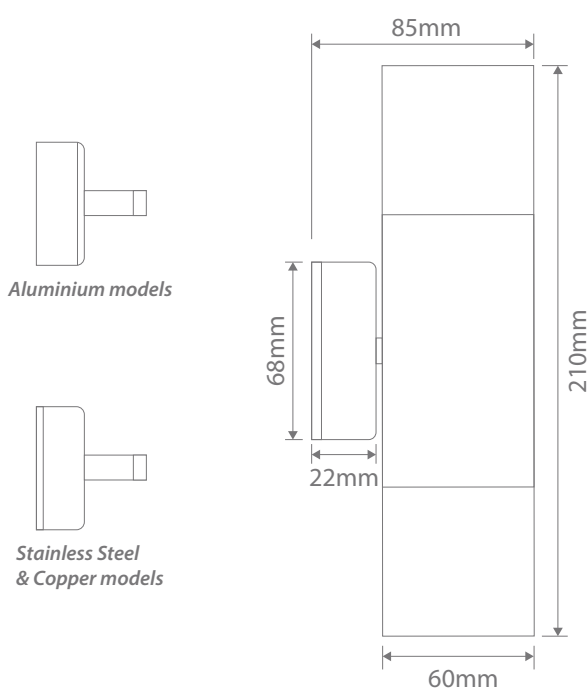

SHADOW-2-WB Up/Down Wall Light

Description

The SHADOW Series 2 Light Up/Down Wall Light offers a durable weatherproof solution to lighting up front facades and wall lighting areas where ambient lighting is required. Provides an upward and downward lighting effect. Available in solid finishes (316 Stainless Steel and Copper), Anodised Titanium Silver Aluminium and Powder coated Aluminium (Textured Black and White). Suits a GU10 lamp (not included). Backed by a 2 Year Warranty.

Specification Features

Input Voltage: 240V
 Power (W): 2x35W Max
 IP rating (IP): 65
 Lamp: GU10 (Not included)

Copper Black White Titanium Silver

Diagrams / Additional

Item No.	Variant	Colour	Lamp
SHADOW-2-WB	49025	316 Stainless Steel	No Lamp
	49196		GU10 3000K
	49198		GU10 5000K
	49030		TRIO
	49024	Copper	No Lamp
	49192		GU10 3000K
	49194		GU10 5000K
	49029		TRIO
	49021	Black	No Lamp
	49188		GU10 3000K
	49190		GU10 5000K
	49026		TRIO
	49022	White	No Lamp
	49204		GU10 3000K
	49206		GU10 5000K
	49027		TRIO
	49023	Titanium Silver	No Lamp
	49200		GU10 3000K
	49202		GU10 5000K
	49028		TRIO