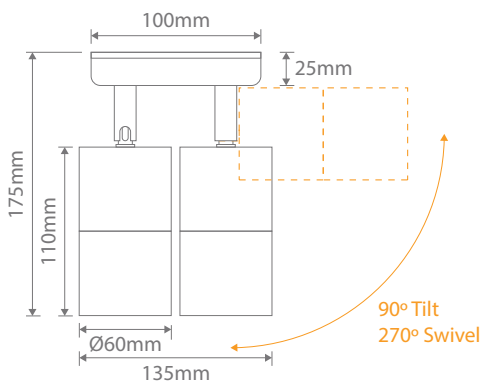

Specification Features

Input Voltage:	240V
Power (W):	2 x 35W Max
IP rating (IP):	65
Tilt & Swivel:	90° & 270°
Lamp:	GU10 (Not Included)

Copper

Black

White

Titanium Silver

Diagrams / Additional

Item No.	Variant	Colour	Lamp
SHADOW-2-ADJ	49055	316 Stainless Steel	No Lamp
	49168		GU10 3000K
	49170		GU10 5000K
	49060		TRIO
	49054	Copper	No Lamp
	49164		GU10 3000K
	49166		GU10 5000K
	49059		TRIO
	49051	Black	No Lamp
	49160		GU10 3000K
	49162		GU10 5000K
	49056		TRIO
	49052	White	No Lamp
	49176		GU10 3000K
	49178		GU10 5000K
	49057		TRIO
	49053	Titanium Silver	No Lamp
	49172		GU10 3000K
	49174		GU10 5000K
	49058		TRIO