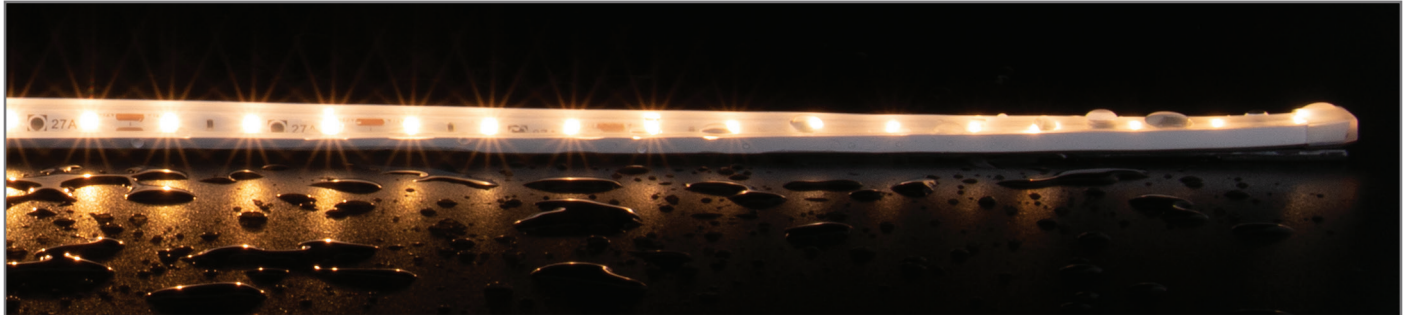

Plex-7.2-IP66 LED Striplight

Description

Introducing the brand new professional Plex-IP66 series of LED strip from Domus Lighting incorporating the latest in LED SMD chip technology. Utilising the brand new CRI90 2110 SMD chip from San'an you can now achieve even smoother seamless linear lighting whilst also providing better torsional, twisting and vibrational characteristics due to the stronger LED frame and soldering points to the PCB board. The Plex series LED Strip range is available in 4 colours and 3 wattages from a single colour bin allowing you to create endless possibilities for your residential or commercial linear lighting project. Ideal for kitchens, bars, restaurants and all backed by our Domus Lighting 3 year warranty for peace of mind.

Specification Features

Colours:	4 colours
Light Source:	2110 SMD LED
LED Type:	San'an
Colour Temperature:	2700K, 3000K, 4000K, & 5000K
Lumen Output per metre:	490lm, 518lm, 547lm & 547lm
CRI:	90
Number of LED per metre:	60
Wattage per metre:	7.2W
Input Voltage:	12VDC
Beam angle:	120°
Wiring:	Parallel
IP Rating:	IP66
Cutting Increments/Sections:	50mm
Requires:	12VDC constant voltage driver
Dimmable:	Yes*
IES files:	Yes**

* For dimming options please refer to the controller section for further details.
** Available upon request.

Diagrams / Additional

Item No.	Variant	Colour Temperature
Plex-7.2-IP66	20332	2700K
	20333	3000K
	20334	4000K
	20335	5000K