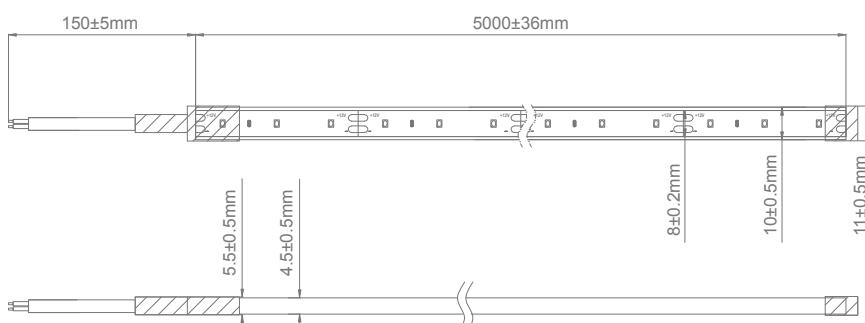

Diagrams / Additional

Item No.	Variant	Colour Temperature
Plex-7.2-IP66	20332	2700K
	20333	3000K
	20334	4000K
	20335	5000K