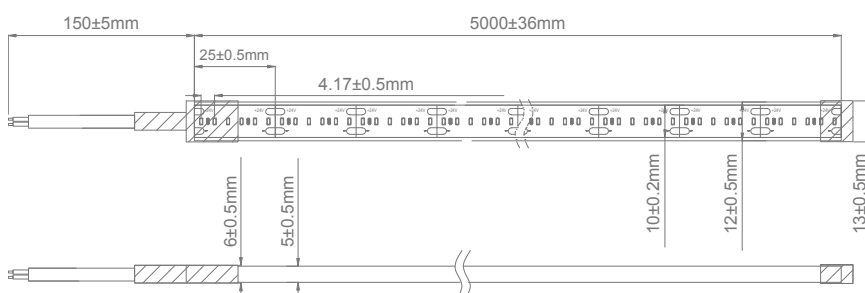

Diagrams / Additional

Item No.	Variant	Colour Temperature
Plex-19.2-IP66	20340	2700K
	20341	3000K
	20342	4000K
	20343	5000K