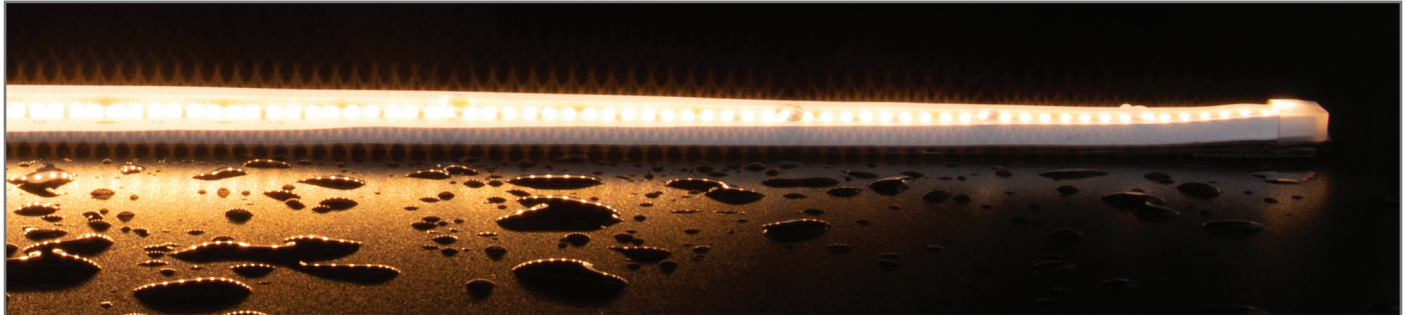

## Plex-19.2-IP66 LED Striplight

### Description

Introducing the brand new professional Plex-IP66 series of LED strip from Domus Lighting incorporating the latest in LED SMD chip technology. Utilising the brand new CRI90 2110 SMD chip from San'an you can now achieve even smoother seamless linear lighting whilst also providing better torsional, twisting and vibrational characteristics due to the stronger LED frame and soldering points to the PCB board. The Plex series LED Strip range is available in 4 colours and 3 wattages from a single colour bin allowing you to create endless possibilities for your residential or commercial linear lighting project. Ideal for kitchens, bars, restaurants and all backed by our Domus Lighting 3 year warranty for peace of mind.

### Specification Features

Colours:	4 colour
Light Source:	2110 SMD LED
LED Type:	San'an
Colour Temperature:	2700K, 3000K, 4000K, & 5000K
Lumen Output per metre:	1306lm, 1382lm, 1498lm, 1498lm
CRI:	90
Number of LED per metre:	240
Wattage per metre:	19.2W
Input Voltage:	24VDC
Beam angle:	120°
Wiring:	Parallel
IP Rating:	IP66
Cutting Increments/Sections:	25mm
Requires:	24VDC constant voltage driver
Dimmable:	Yes*
IES files:	Yes**