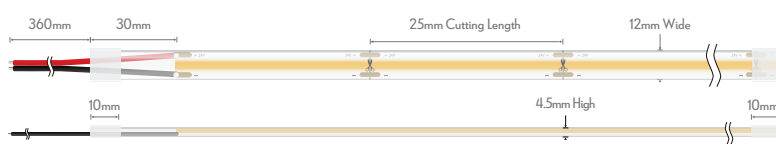

#### Description

The PLEX-COB series of LED strip incorporates the latest in LED COB chip technology, with true dotless appearance utilising 640 LEDs per metre. Operating on 24V DC allows for less resistive heat and longer run lengths. Choose from IP54 Indoor Strip including wet areas, or for waterproof installations, the IP67 Strip with silicon coating. Longer areas of weldless joints provide a more reliable solution avoiding breaks in continuity. A range of wattage per metre options from 5W, 10W, 15W and 20W covers all desirable light output levels for your desired area. High CRI90 chips provide excellent colour rendering while providing a smooth and seamless linear lighting for a clean and minimalistic look. The PLEX-COB series come with a choice of single colour 3000K Warm White, 4000K Neutral White and 5000K White for your residential or commercial linear lighting project applications. A comprehensive range of optional accessories including fast fix connectors, and L-joint connectors are available for complex installations. Ideal for kitchens, bathrooms, laundry, bars, restaurants, and all indoor highlighting applications.

#### Specification Features

Input Voltage:	24V DC
Per Metre Power (W):	10W
IP rating (IP):	IP67
Per Metre Lumen Output (lm):	Warm White 3000K - 760lm Neutral White 4000K - 850lm White 5000K - 850lm
LED type:	COB - 640 LED Per Metre
CCT:	3000K - 4000K - 5000K
CRI:	≥90
Beam angle (°):	180°
Dimmable:	Yes**
Lifespan (hrs):	50,000hrs
Wiring:	Parallel
Cutting Increment/Sections:	25mm
Requires:	24V DC Constant Voltage LED Driver

#### Diagrams / Additional

Item No.	Variant			CCT
	Per Mt	20M	50M	
PLEX-COB-10-IP67	24045	24059	24073	3000K
	24046	24060	24074	4000K
	24047	24061	24075	5000K

Max Run Length: 5M