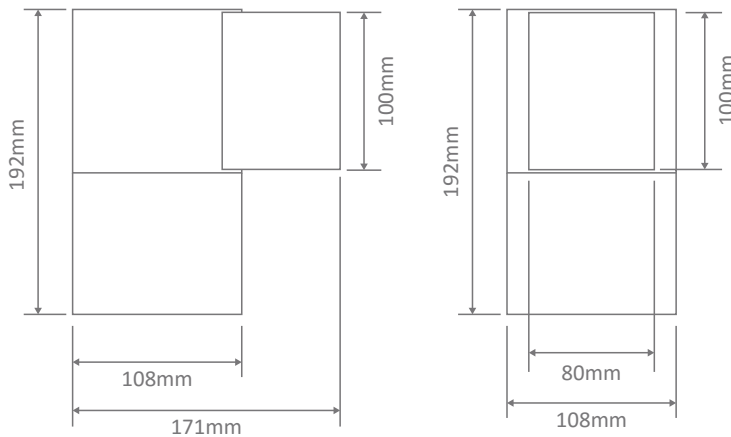

Diagrams / Additional

Item No.	Variant	CCT
PIPER-1-SQR-BLK	49260	No Lamp
	49261	3000K
	49262	5000K
PIPER-1-SQR-DGR	49263	No Lamp
	49264	3000K
	49265	5000K
PIPER-1-SQR-WHT	49266	No Lamp
	49267	3000K
	49268	5000K