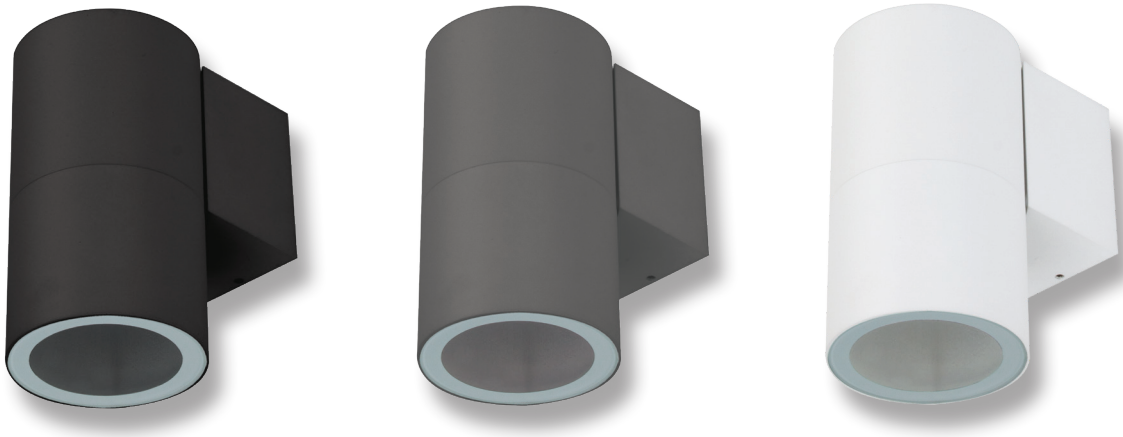

## PIPER-1-ROUND Wall Light

### Description

The Piper series of outdoor LED Wall Lights features a high quality die-cast aluminium frame powder coated in Textured Black, Dark Grey or White. Featuring a solid tempered clear lens, the Piper series will provide excellent vertical illumination for your home available without lamp or with 3000K warm white or 5000k cool white PAR-30 12W lamps. With the additional benefit of being IP65, this product can be used for both indoor and outdoor applications to provide the perfect look to your contemporary home or commercial application for many years to come, all backed by our Domus Lighting 3 year replacement warranty for peace of mind.

### Specification Features

Input Voltage:	240V
Power (W):	20W LED Max
IP rating (IP):	65
IK Rating (IK):	08
Lamp:	No Lamp / PAR30 E27 Lamp (depending on selection)