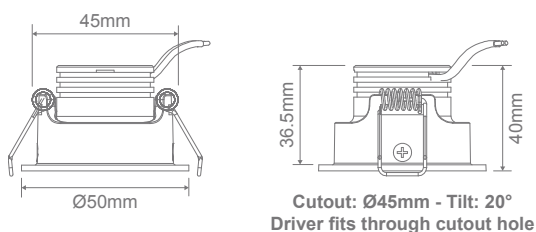

Diagrams / Additional

Item No.	Variant		CCT
	Wht	Blk	
PICO-3-TILT	21578	21577	TRIO
	DALI		
	21663	21664	TRIO