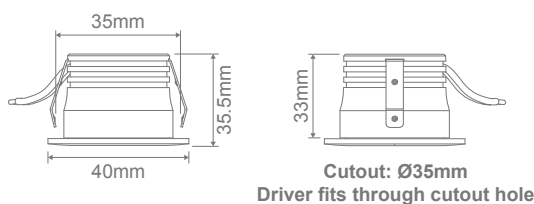

Diagrams / Additional

Item No.	Variant		CCT
	Wht	Blk	
PICO-3	21576	21575	TRIO
	DALI		
	21661	21662	TRIO