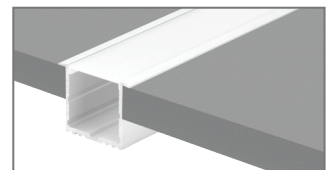

OMEGA-35-REC LED Mounting Profile

Description

Introducing the OMEGA-35-REC mounting profile system. The OMEGA-35-REC is specifically designed for the Domus range of LED strip lighting. This aluminium mounting profile system incorporated extruded profile complete with a flat opal colour PMMA diffuser. The key features of the OMEGA-35-REC is the ability to not only conceal the LED strip lighting but also keep the strip lighting linear. Also, the OMEGA-35-REC keeps LEDs free from foreign objects and vapours which may damage the LEDs. Another key point is in the mounting of this profile. Specifically designed as a recessed ceiling mounted profile the OMEGA-35-REC will create a visual impact with its seamless and clean lines.

Specification Features

Installation:	Recessed ceiling or wall
Material:	Extruded aluminium 6063
Finish:	Natural clear anodised
Diffuser:	Flat (PMMA) high output frost
Length (mm):	2500mm continuous*
Size (mm):	Profile (W) 43.8mm, (H) 34.8mm
Accessories (each):	End caps (silver) and mounting saddles**
Special:	Custom powder coated colour upon request***

* Profile sold per meter. Can be cut to suit any length.
 ** Accessories to be ordered separately.
 *** Special powder coat finishes upon request. Surcharges apply.

Brushed Aluminium Finish

White Finish