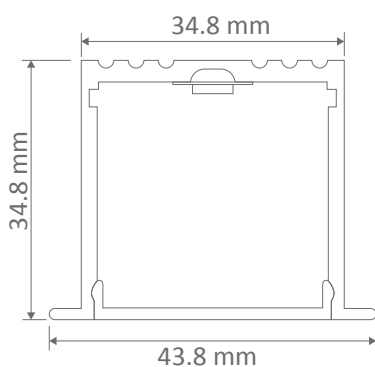

OMEGA-35-REC LED Mounting Profile

Description

Introducing the OMEGA-35-REC mounting profile system. The OMEGA-35-REC is specifically designed for the Domus range of LED strip lighting. This aluminium mounting profile system incorporated extruded profile complete with a flat opal colour PMMA diffuser. The key features of the OMEGA-35-REC is the ability to not only conceal the LED strip lighting but also keep the strip lighting linear. Also, the OMEGA-35-REC keeps LEDs free from foreign objects and vapours which may damage the LEDs. Another key point is in the mounting of this profile. Specifically designed as a recessed ceiling mounted profile the OMEGA-35-REC will create a visual impact with its seamless and clean lines.

Specification Features

Installation:	Recessed ceiling or wall
Material:	Extruded aluminium 6063
Finish:	Natural clear anodised
Diffuser:	Flat (PMMA) high output frost
Length (mm):	2500mm continuous*
Size (mm):	Profile (W) 43.8mm, (H) 34.8mm
Accessories (each):	End caps (silver) and mounting saddles**
Special:	Custom powder coated colour upon request***

Simulation

Compatible LED Strip Lighting

7.2	14.4	19.2
•	•	•

Diagrams / Additional

Item No.	Variant			Details
	Alu	Blk	Wht	
OMEGA-35-REC	22034	22074	22075	Sold per 1 metre