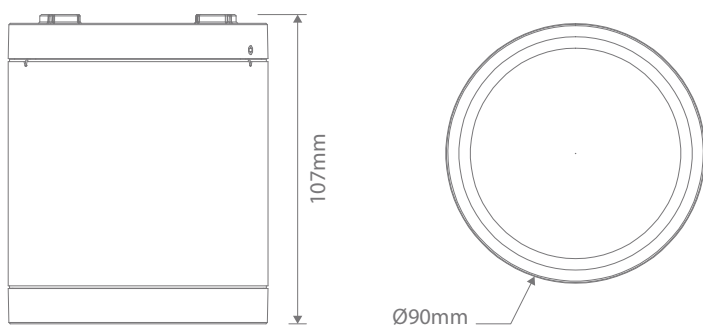

Diagrams / Additional

Item No.	Variant		CCT
	Wht	Blk	
NEO-PRO-13-SM	20891	20890	TRIO