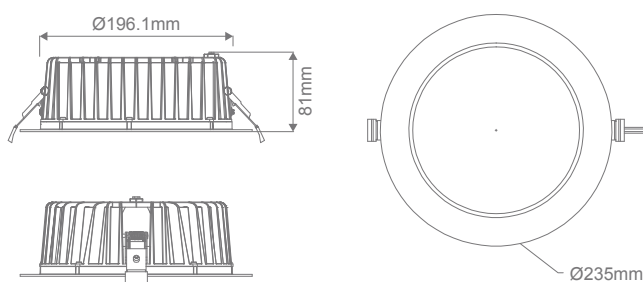

Specification Features

Input Voltage:	240V
Power (W):	35
IP rating (IP):	IP65**
Lumens (lm):	Warm White 3000K - 3200lm Neutral White 4000K - 3400lm White 5700K - 3300lm
LED type:	SMD
CCT:	3000K - 4000K - 5700K
CRI:	≥80
Beam angle (°):	90°
Dimmable:	Yes*
Lifespan (hrs):	50,000hrs
Cutout (Ø):	Ø200-220mm

*Fully dimmable with suitable dimmers.

**IP65 from front only.

Diagrams / Additional

Cutout: Ø200-220mm

Item No.	Variant		CCT
	Whit	Blk	
NEO-PRO-35-REC	20920	20919	TRIO
	DALI		
	21611	21612	TRIO