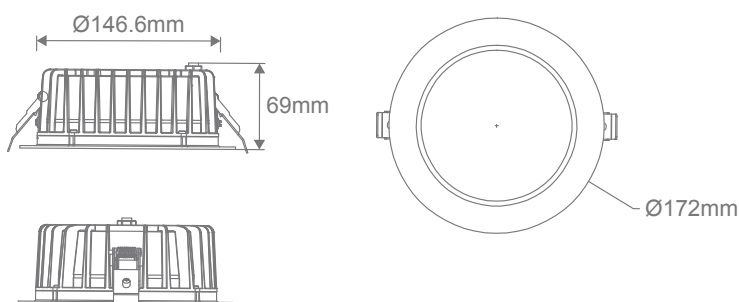

Specification Features

Input Voltage:	240V
Power (W):	25
IP rating (IP):	IP65**
Lumens (lm):	Warm White 3000K - 2250lm Neutral White 4000K - 2400lm White 5700K - 2300lm
LED type:	SMD
CCT:	3000K - 4000K - 5700K
CRI:	≥80
Beam angle (°):	90°
Dimmable:	Yes*
Lifespan (hrs):	50,000hrs
Cutout (Ø):	Ø150-165mm

*Fully dimmable with suitable dimmers.

**IP65 from front only.

Diagrams / Additional

Cutout: Ø150-165mm

Item No.	Variant		CCT
	Whr	Blk	
NEO-PRO-25-REC	20918	20917	TRIO
	DALI		
	21609	21610	TRIO