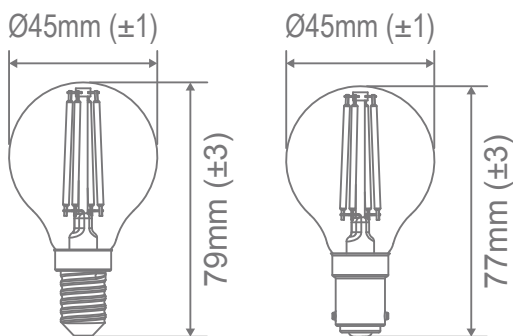

Diagrams / Additional

Item No.	Variant		CCT
	Clr	Frst	
LF-G45-E14	65926	65970	2700K
	65927	65971	6500K

Item No.	Variant		CCT
	Clr	Frst	
LF-G45-B15	65928	65972	2700K
	65929	65973	6500K