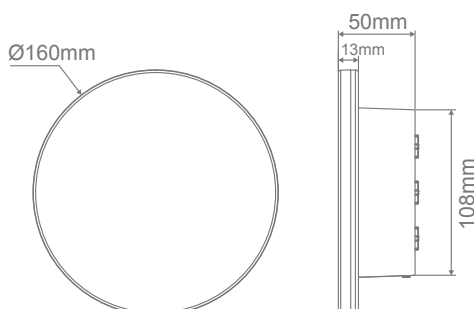

Diagrams / Additional

Item No.	Variant		CCT
	Blk	Wht	
HALO-8	22681	22682	TRIO