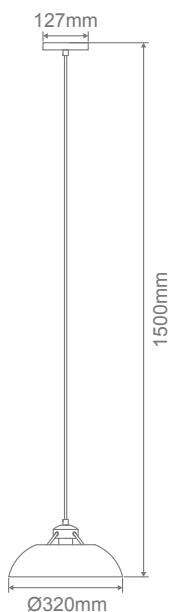

### Description

FORGE-PDT pendant Series features a unique industrial forged metal appearance that offers a perfect solution that complements modern metal interior decors. Ideal as a feature lamp in living rooms and bedrooms. Antique Silver metalware finish. Part of a family of matching pendant, table lamp and floor lamp.

### Specification Features

Input Voltage: 240V  
Power (W): 25W LED Max  
Requires: 1xE27 Globe (Not Included)

### Diagrams / Additional

Item No.	Variant
FORGE-PDT	22711