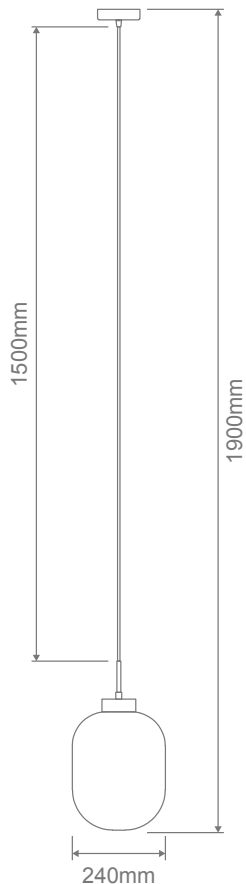

Flaunt Glass Pendant

Description

FLAUNT Glass pendant series offers an attractive oblong shaped glass shade, designed to suit most interior design styles. Available in Clear, Opal or Smoke glass colour options, as well as a range of suspension metalware colours. Choose from Black, Satin Chrome and Antique Brass metalware. Suitable for hallways, over breakfast bar, bedrooms, living rooms, as well as cafes and bars.

Specification Features

- Input Voltage: 240V
 - Power (W): 25W LED Max
 - IP rating (IP): 20
 - Lamp base: E27
- Requires: 1xE27 Globe. Not included*

Diagrams / Additional

Item No.	Variant		
	Opal	Clear	Smoke
FLAUNT-PDT-BLK	22739	22738	22737
FLAUNT-PDT-SBR	22742	22741	22740
FLAUNT-PDT-SCH	22745	22744	22743