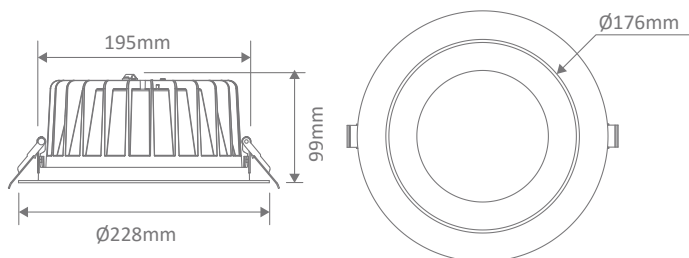

Expo-35-Rec LED Recessed Downlight

Description

The Expo-35 Recessed Led Down light range is designed to offer Low glare lighting solutions to any commercial or residential application. Ideal for conference rooms, restaurants, hotels and living spaces. Featuring an aluminium deep-set body and high gloss mirror reflector, includes dimmable LED driver flex & plug, and also with TRIO, the added option of changing the colour temperature output.

Specification Features

Input Voltage:	240V AC
Power (W):	35W
IP rating (IP):	IP44
Lumens (lm):	Warm White 3000K - 3650lm Neutral White 4000K - 3750lm White 5700K - 3850lm
LED type:	SMD
CCT:	3000K - 4000K - 5700K (Switchable)
CRI:	≥90
Beam angle (°):	80°
Dimmable:	Yes
Lifespan (hrs):	50,000hrs
Cutout (p):	Ø200-210mm

Diagrams / Additional

Cuttout: Ø200-210mm

Item No.	Variant		CCT
	Blk	Wht	
EXPO-35-REC	20714	20715	TRIO
	DALI		
	21606	21605	TRIO