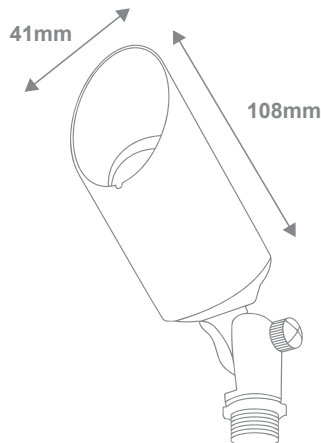

Diagrams / Additional

Item No.	Variant		CCT
	Blk	Brz	
DUSK-SPIKE-MR11	19120	19119	3000K

Suggested Replacement Lamps:
KEY-MR11-3-6000K 65017