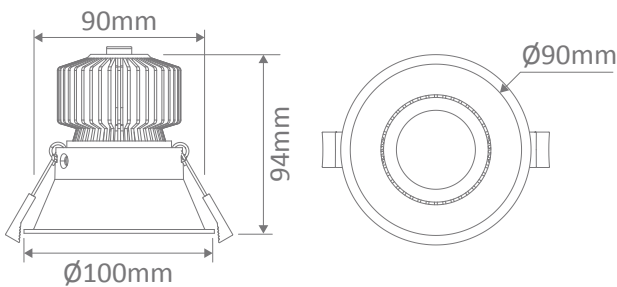

### Description

Anti-glare deep set 13W LED recessed adjustable downlight with COB chip and reflector. Comes complete with Led driver and flex/plug, fully dimmable with suitable dimmers.

### Specification Features

Input Voltage:	240V AC
Power (W):	13W
IP rating (IP):	IP40
Lumens (lm):	Warm White 3000K - 987lm Neutral White 4000K - 1053lm White 5000K - 1120lm
LED type:	COB
CCT:	3000K - 4000K - 5000K
CRI:	≥80
Beam angle (°):	36°
Dimmable:	Yes
Lifespan (hrs):	50,000hrs
Cutout (p):	Ø90mm

### Diagrams / Additional

Cutout: Ø90mm

Item No.	Variant		CCT
	Blk	Wht	
DEEP-13	20674	20677	3000K
	20675	20678	4000K
	20676	20679	5000K
	DALI		
	21658	21655	3000K
	21659	21656	4000K
21660	21657	5000K	