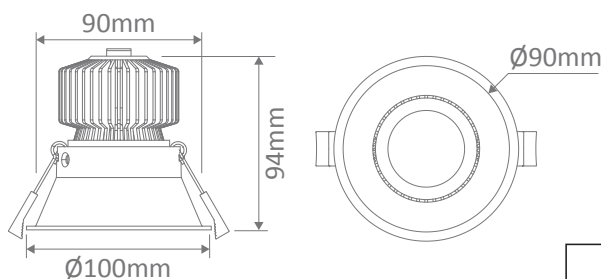

### Description

Anti-glare deep set 12W LED recessed adjustable downlight with COB chip and reflector. Comes complete with Led driver and flex/plug, fully dimmable with suitable dimmers. Available in Black or White frame, and with the choice of Warm White, Neutral White or White colour temperature options (Tri-colour switchable).

### Specification Features

Input Voltage:	240V AC
Power (W):	12W
IP rating (IP):	IP40
Lumens (lm):	Warm White 3000K - 1174lm Neutral White 4000K - 1289lm White 5000K - 1202lm
LED type:	COB
CCT:	3000K - 4000K - 5000K (Switchable)
CRI:	≥90
Beam angle (°):	60°
Dimmable:	Yes
Lifespan (hrs):	50,000hrs
Cutout (Ø):	Ø90mm

### Diagrams / Additional

Cutout: Ø90mm

Item No.	Variant		CCT
	Blk	Wht	
DEEP-12	21731	21732	TRIO
	DALI		
	21738	21736	TRIO