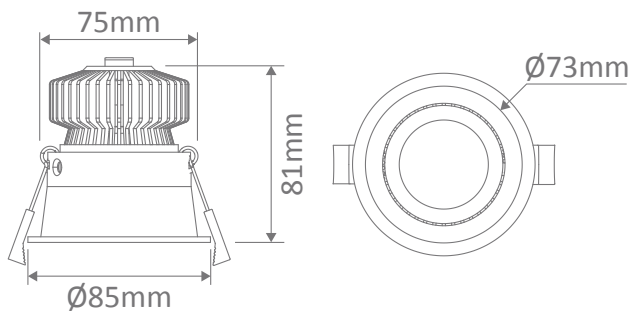

DEEP-10 LED Downlight

Description

Anti-glare deep set 10W LED recessed adjustable downlight with COB chip and reflector. Comes complete with Led driver and flex/plug, fully dimmable with suitable dimmers.

Specification Features

Input Voltage:	240V AC
Power (W):	10W
IP rating (IP):	IP40
Lumens (lm):	Warm White 3000K - 767lm Neutral White 4000K - 833lm White 5000K - 900lm
LED type:	COB
CCT:	3000K - 4000K - 5000K
CRI:	≥80
Beam angle (°):	36°
Dimmable:	Yes
Lifespan (hrs):	50,000hrs
Cutout (p):	Ø75mm

Diagrams / Additional

Cutout: ø75mm

Item No.	Variant		CCT
	Blk	Wht	
DEEP-10	20667	20670	3000K
	20668	20671	4000K
	20669	20672	5000K
	DALI		
	21652	21649	3000K
	21653	21650	4000K
21654	21651	5000K	