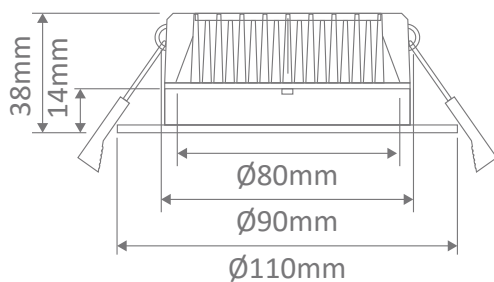

Now with TRIO, the added option of changing the colour temperature output of the downlight with a dip switch at the back of the fitting.

Specification Features

Input Voltage:	240V AC
Power (W):	13W
IP rating (IP):	44*
Lumens (lm):	Warm White 3000K - 800lm Neutral White 4000K - 850lm White 5700K - 900lm
LED type:	SMD
CCT:	3000K - 4000K - 5700K (Switchable)
CRI:	≥83
Beam angle (°):	90°
Dimmable:	Yes**
Lifespan (hrs):	50,000hrs
Cutout (p):	Ø90mm
IPart #:	01633D2-CSBMESH

* IP44 rating is from the underside of the down light once installed into the ceiling.
** Tested on the Domus dimmer series. May work on others but not tested.

Diagrams / Additional

Cutout: Ø90mm

Item No.	Variant			CCT
	Wht	BLK	Alu	
DECO-13-RND	20420	20421	20422	TRIO
	21588	21589	21590	