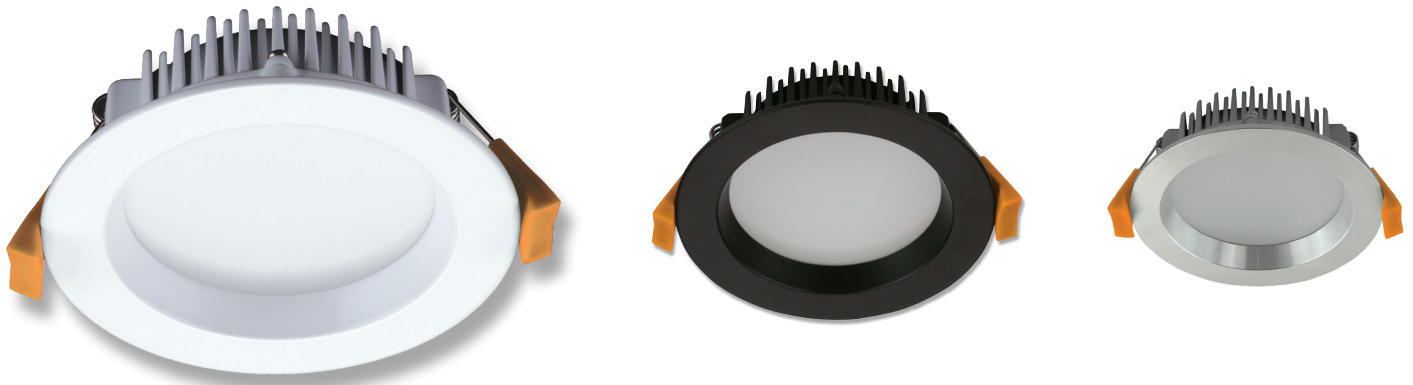

DECO-13-RND-TRIO

Fixed LED Downlight

Description

The DECO range of LED downlights have been designed with a deep-set frame to reduce glare from the light source. Featuring a wide light distribution, and with an ultra slim housing, allows for this downlight to be suitable for installations where ceiling space is minimal. Complete with a dimmable LED driver and flex and plug. Fully dimmable with Domus dimmer series.

Now with TRIO, the added option of changing the colour temperature output of the downlight with a dip switch at the back of the fitting.

Specification Features

Input Voltage:	240V AC
Power (W):	13W
IP rating (IP):	44*
Lumens (lm):	Warm White 3000K - 800lm Neutral White 4000K - 850lm White 5700K - 900lm
LED type:	SMD
CCT:	3000K - 4000K - 5700K (Switchable)
CRI:	≥83
Beam angle (°):	90°
Dimmable:	Yes**
Lifespan (hrs):	50,000hrs
Cutout (p):	Ø90mm
IPart #:	01633D2-CSBMESH

* IP44 rating is from the underside of the down light once installed into the ceiling.
** Tested on the Domus dimmer series. May work on others but not tested.

Diagrams / Additional

Cutout: Ø90mm

Item No.	Variant			CCT
	Wht	BLK	Alu	
DECO-13-RND	20420	20421	20422	TRIO
	21588	21589	21590	