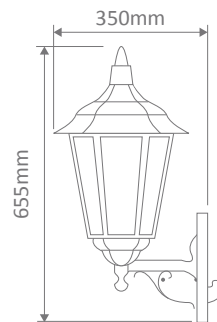

Chester Large Multiple Application Exterior Light

Description

Light die-cast aluminium and moulded acrylic lens exterior light, Made in Italy, assembled and powder coated in Australia. Available in Black, White, Green, Beige and Burgundy this light can be used as a:

- Wall Bracket
- Pillar Mount
- Post Top
- Pendant
- Single Head on Post (2.45m)

Specification Features

Input Voltage: 240V
IP rating (IP): 43
Requires: Lamp

GT-161 Large Up Wall Bracket

Diagrams / Additional

Order Code:	Colour	Globe
15062		1xB22
15063		1xB22
15064		1xB22
15065		1xB22
15067		1xB22

GT-162 Large Down Wall Bracket

Diagrams / Additional

Order Code:	Colour	Globe
15068		1xB22
15069		1xB22
15070		1xB22
15071		1xB22
15073		1xB22

Order Code:	Colour	Globe
15086		1xB22
15087		1xB22
15088		1xB22
15089		1xB22
15091		1xB22

GT-168 Single Head Post 2.45m Diagrams / Additional

Order Code:	Colour	Globe
15093		1xB22
15097		1xB22
15092		1xB22
15095		1xB22
15094		1xB22