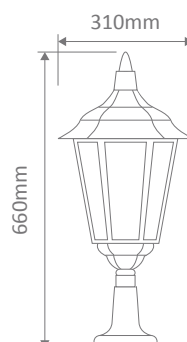

- Wall Bracket
- Pillar Mount
- Post Top
- Pendant
- Single Head on Post (2.45m)

Specification Features

Input Voltage: 240V
IP rating (IP): 43
Requires: Lamp

GT-161 Large Up Wall Bracket

Diagrams / Additional

Order Code:	Colour	Globe
15062		1xB22
15063		1xB22
15064		1xB22
15065		1xB22
15067		1xB22

GT-162 Large Down Wall Bracket

Diagrams / Additional

Order Code:	Colour	Globe
15068		1xB22
15069		1xB22
15070		1xB22
15071		1xB22
15073		1xB22

GT-163 Large Pillar Mount

Diagrams / Additional

Order Code:	Colour	Globe
15074		1xB22
15075		1xB22
15076		1xB22
15077		1xB22
15079		1xB22

Chester Large Multiple Application Exterior Light

GT-166 Large Post Top

Order Code:	Colour	Globe
15086		1xB22
15087		1xB22
15088		1xB22
15089		1xB22
15091		1xB22

GT-168 Single Head Post 2.45m Diagrams / Additional

Order Code:	Colour	Globe
15093		1xB22
15097		1xB22
15092		1xB22
15095		1xB22
15094		1xB22