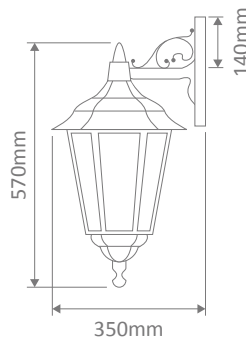

- Wall Bracket
- Pillar Mount
- Post Top
- Pendant
- Single Head on Post (2.45m)

Specification Features

Input Voltage: 240V
IP rating (IP): 43
Requires: Lamp

GT-161 Large Up Wall Bracket

Diagrams / Additional

Order Code:	Colour	Globe
15062		1xB22
15063		1xB22
15064		1xB22
15065		1xB22
15067		1xB22

GT-162 Large Down Wall Bracket

Diagrams / Additional

Order Code:	Colour	Globe
15068		1xB22
15069		1xB22
15070		1xB22
15071		1xB22
15073		1xB22

Diagrams / Additional

Order Code:	Colour	Globe
15086		1xB22
15087		1xB22
15088		1xB22
15089		1xB22
15091		1xB22

GT-165 Large Pendant

Diagrams / Additional

Order Code:	Colour	Globe
15080		1xB22
15081		1xB22
15082		1xB22
15083		1xB22
15085		1xB22

Order Code:	Colour	Globe
15086		1xB22
15087		1xB22
15088		1xB22
15089		1xB22
15091		1xB22

GT-168 Single Head Post 2.45m Diagrams / Additional

Order Code:	Colour	Globe
15093		1xB22
15097		1xB22
15092		1xB22
15095		1xB22
15094		1xB22