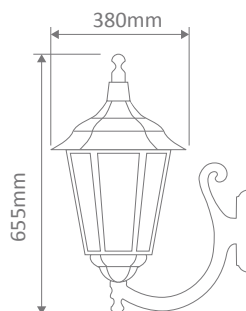

- Wall Bracket
- Pillar Mount
- Post Top
- Pendant
- Single Head on Post (2.45m)

Specification Features

Input Voltage: 240V
IP rating (IP): 43
Requires: Lamp

GT-161 Large Up Wall Bracket

Diagrams / Additional

Diagrams / Additional

Order Code:	Colour	Globe
15086		1xB22
15087		1xB22
15088		1xB22
15089		1xB22
15091		1xB22

GT-165 Large Pendant

Diagrams / Additional

Order Code:	Colour	Globe
15080		1xB22
15081		1xB22
15082		1xB22
15083		1xB22
15085		1xB22

GT-171 Large Up Curved Wall Bracket

Diagrams / Additional

Order Code:	Colour	Globe
15098		1xB22
15099		1xB22
15100		1xB22
15101		1xB22
15102		1xB22

Chester Large Multiple Application Exterior Light

GT-172 Large Down Curved Wall Bracket Diagrams / Additional

Order Code:	Colour	Globe
15086		1xB22
15087		1xB22
15088		1xB22
15089		1xB22
15091		1xB22

GT-168 Single Head Post 2.45m Diagrams / Additional

Order Code:	Colour	Globe
15093		1xB22
15097		1xB22
15092		1xB22
15095		1xB22
15094		1xB22