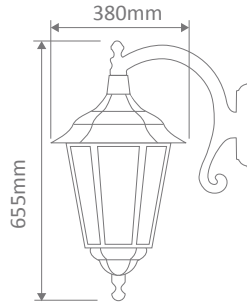

- Wall Bracket
- Pillar Mount
- Post Top
- Pendant
- Single Head on Post (2.45m)

Specification Features

Input Voltage: 240V
IP rating (IP): 43
Requires: Lamp

GT-161 Large Up Wall Bracket

Diagrams / Additional

Diagrams / Additional

Order Code:	Colour	Globe
15086		1xB22
15087		1xB22
15088		1xB22
15089		1xB22
15091		1xB22

GT-165 Large Pendant

Diagrams / Additional

Order Code:	Colour	Globe
15080		1xB22
15081		1xB22
15082		1xB22
15083		1xB22
15085		1xB22

GT-171 Large Up Curved Wall Bracket

Diagrams / Additional

Order Code:	Colour	Globe
15098		1xB22
15099		1xB22
15100		1xB22
15101		1xB22
15102		1xB22

Chester Large Multiple Application Exterior Light

GT-172 Large Down Curved Wall Bracket Diagrams / Additional

Order Code:	Colour	Globe
15086		1xB22
15087		1xB22
15088		1xB22
15089		1xB22
15091		1xB22

GT-168 Single Head Post 2.45m Diagrams / Additional

Order Code:	Colour	Globe
15093		1xB22
15097		1xB22
15092		1xB22
15095		1xB22
15094		1xB22