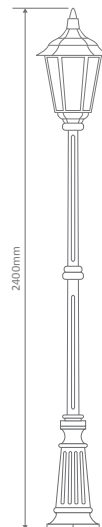

- Wall Bracket
- Pillar Mount
- Post Top
- Pendant
- Single Head on Post (2.45m)

Specification Features

Input Voltage: 240V
IP rating (IP): 43
Requires: Lamp

GT-161 Large Up Wall Bracket

Diagrams / Additional

Order Code:	Colour	Globe
15062		1xB22
15063		1xB22
15064		1xB22
15065		1xB22
15067		1xB22

GT-162 Large Down Wall Bracket

Diagrams / Additional

Order Code:	Colour	Globe
15068		1xB22
15069		1xB22
15070		1xB22
15071		1xB22
15073		1xB22

Diagrams / Additional

Order Code:	Colour	Globe
15086		1xB22
15087		1xB22
15088		1xB22
15089		1xB22
15091		1xB22

GT-165 Large Pendant

Diagrams / Additional

Order Code:	Colour	Globe
15080		1xB22
15081		1xB22
15082		1xB22
15083		1xB22
15085		1xB22

Order Code:	Colour	Globe
15086		1xB22
15087		1xB22
15088		1xB22
15089		1xB22
15091		1xB22

GT-168 Single Head Post 2.45m Diagrams / Additional

Order Code:	Colour	Globe
15093		1xB22
15097		1xB22
15092		1xB22
15095		1xB22
15094		1xB22