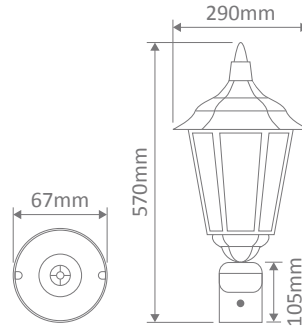

Chester Large Multiple Application Exterior Light

GT-166 Large Post Top

Diagrams / Additional

Order Code:	Colour	Globe
15086		1xB22
15087		1xB22
15088		1xB22
15089		1xB22
15091		1xB22