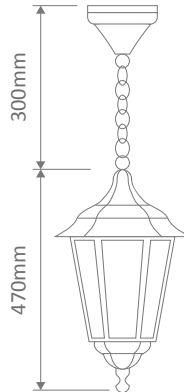

- Wall Bracket
- Pillar Mount
- Post Top
- Pendant
- Single Head on Post (2.45m)

Specification Features

Input Voltage: 240V
IP rating (IP): 43
Requires: Lamp

GT-161 Large Up Wall Bracket

Diagrams / Additional

GT-163 Large Pillar Mount

Diagrams / Additional

Order Code:	Colour	Globe
15074		1xB22
15075		1xB22
15076		1xB22
15077		1xB22
15079		1xB22

Chester Large Multiple Application Exterior Light

GT-166 Large Post Top

Diagrams / Additional

Order Code:	Colour	Globe
15086		1xB22
15087		1xB22
15088		1xB22
15089		1xB22
15091		1xB22

GT-165 Large Pendant

Diagrams / Additional

Order Code:	Colour	Globe
15080		1xB22
15081		1xB22
15082		1xB22
15083		1xB22
15085		1xB22

Order Code:	Colour	Globe
15086		1xB22
15087		1xB22
15088		1xB22
15089		1xB22
15091		1xB22

GT-168 Single Head Post 2.45m Diagrams / Additional

Order Code:	Colour	Globe
15093		1xB22
15097		1xB22
15092		1xB22
15095		1xB22
15094		1xB22