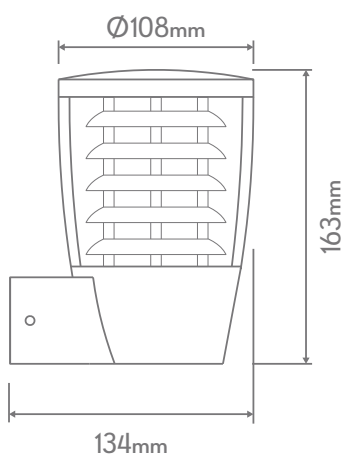

Diagrams / Additional

Item No.	Variant			Lamp Base
	Blk	Dgr	Wht	
CASA-LVR	10747	10751	10750	E27