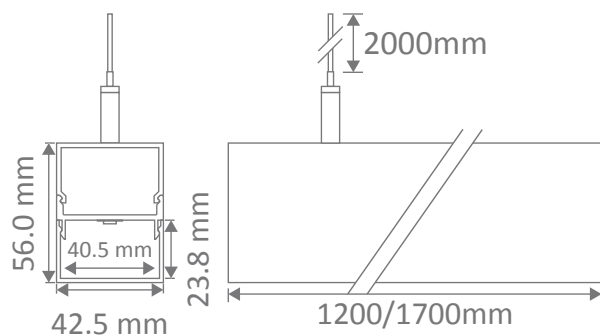

Diagrams / Additional

Item No.	Variant			Colour Temperature
	Blk	Alu	Wht	
Bloc-42-1.2M	23060	23055	23070	3000K
	23062	23057	23072	4000K