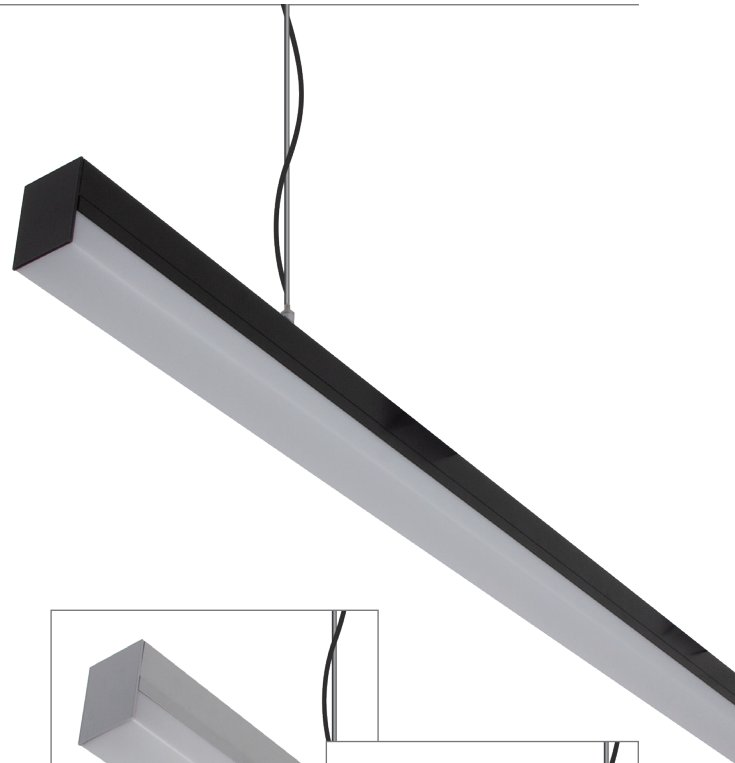

### 1.2M LED Linear Pendant

#### Description

The BLOC-42 wire-suspended Linear Pendant is an attractive solution to lighting up breakfast bars in kitchens, and above service counters for retail stores. A sleek architectural look which is perfect for modern residential or commercial applications.

The BLOC-42 Series pendant range is available in 1200mm or 1700mm lengths, with a choice of clear anodised aluminium, powder coated satin white or powder coated matt black finishes. Also available in the choice of Warm White 3000K, Neutral White 4000K and White 6500K colour temperature options.

Complete with LED driver and high output LED boards, provides a uniform light output, as well as 2m of wire suspension to allow the flexibility to hang at the desired height.