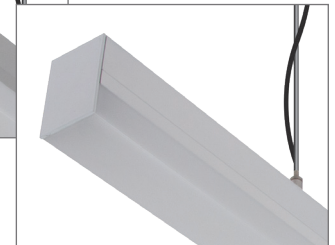

White Finish