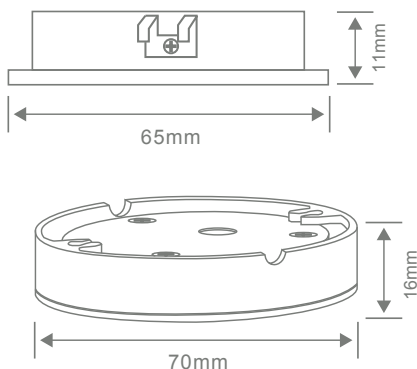

Diagrams / Additional

Item No.	Variant					CCT
	Wht	Blk	Slr	Sbr	Chr	
ASTRA-TRIO	21516	21517	21518	21519	21520	TRIO