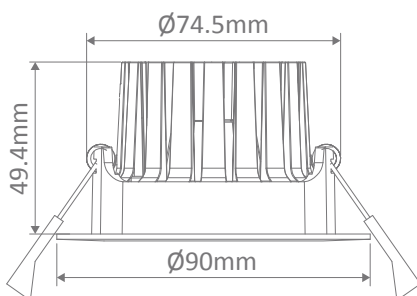

Aqua 10 Fixed LED Downlight

Description

The AQUA Series is a well-designed IP65 downlight range that offers a robust solution to wet areas and outdoor applications through enhanced silicon sealing and moisture protection methods. Features include fixed deep set frame and optic lens diffuser with the choice of a Black or Satin White powder coated finish. Light is provided from a single point COB high performing LED with a perfectly matched 60° optical reflector. Suitable for bathrooms, or outdoor areas where moisture is a concern. Complete with a fully dimmable LED driver and flex and plug. Backed by our Three Year Replacement Warranty. Now with TRIO, the added option of changing the colour temperature output of the downlight with a dip switch at the back of the fitting.

Specification Features

Input Voltage:	240V
Power (W):	10W
IP rating (IP):	65
Lumens (lm):	Warm White 3000K - 870lm Neutral White 4000K - 980lm White 5700K - 930lm
LED type:	COB
CCT:	3000K - 4000K - 5700K (Switchable)
CRI:	≥90
Beam angle (°):	60°
Dimmable:	Yes*
Lifespan (hrs):	50,000hrs
Cutout (Ø):	Ø75-80mm

*Fully dimmable with suitable dimmers.

Diagrams / Additional

Cutout: Ø75-80mm

Item No.	Variant		Beam Angle	CCT
	Blk	Wht		
AQUA-10	21270	21271	60°	TRIO
	DALI			
	21287	21288	60°	TRIO