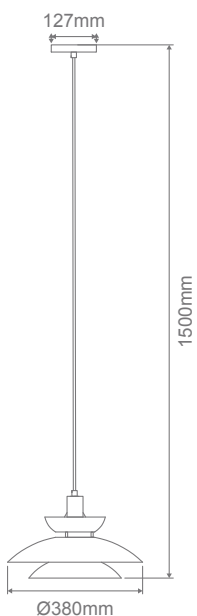

### Specification Features

Input Voltage: 240V  
 Power (W): 25W LED Max  
 Requires: 1xE27 Globe (Not Included)

### Diagrams / Additional

Item No.	Variant		
	Blk	Wht	Schr
ALLEGRA-PDT	22701	22702	22703