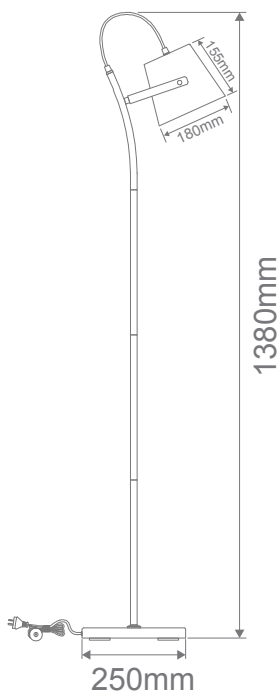

### Description

ELSA-FL floor lamp Series combines chrome highlights with painted metal to offer a stylish Scandinavian appearance for most modern interior decors. Featuring an adjustable head to direct light to desired area. Ideal as a feature lamp in living rooms and bedrooms, as well as a study lamp and task light. Available in Black or White metalware.

### Specification Features

Input Voltage: 240V  
 Power (W): 60W Max  
 IP rating (IP): 20  
 Lamp Base: E27  
*Requires: 1 x E27 Lamp (Not Included)*

### Diagrams / Additional

Item No.	Variant		Lamp Base
	Blk	Wht	
ELSA-FL	22533	22534	E27