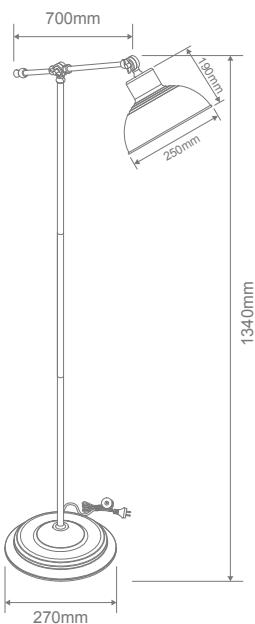

### Description

TINLEY-FL floor lamp Series features a slim metal tube design and an adjustable knuckle holding a stylish dome shade. Modern and attractive design ideal for living rooms and bedrooms. Available in Antique Chrome, Antique Brass and Antique Copper. Part of a family of matching desk lamp and floor lamp.

### Specification Features

- Input Voltage: 240V
- Power (W): 60W Max
- IP rating (IP): 20
- Lamp Base: E27
- Requires: 1 x E14 Lamp (Not Included)*

### Diagrams / Additional

Item No.	Variant			Lamp Base
	Abrs	Achr	Acop	
<b>TINLEY-FL</b>	22529	22530	22531	E27