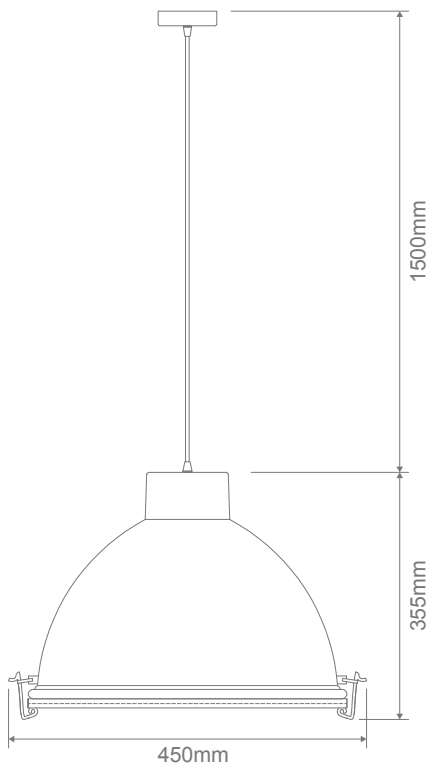

RILEY-450 Metal Pendant

Description

RILEY metal pendant Series offers a stylish design with a large industrial shade in modern colours that will complement most rooms. Ideal for living rooms and bedrooms as feature pendants, as well as feature pendants in cafes and bars. Available in Black, White and Aluminium colour options, frosted acrylic diffuser with black rubber ring.

Specification Features

Input Voltage: 240V
 Power (W): 60W Max
 IP rating (IP): 20
 Lamp Base: E27
Requires: 1 x E27 Lamp (Not Included)

Diagrams / Additional

Item No.	Variant			Lamp Base
	Blk	Alu	Wht	
RILEY-450	22505	22504	22506	E27