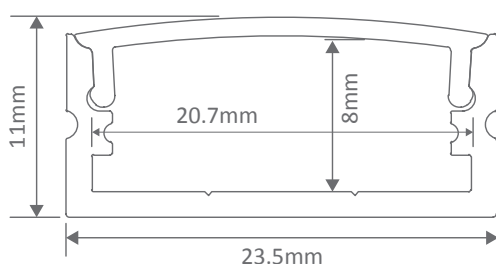

Specification Features

Installation:	Wall or surface mounted
Material:	Extruded aluminium 6063
Finish:	Natural clear anodised
Diffuser:	Flat (PMMA) high output opal/frost
Length (mm):	2500mm continuous*
Size (mm):	Profile (W) 23.5mm (H) 11mm
Accessories (each):	End caps and mounting clips**
Special:	Custom powder coated colour upon request***
Driver Installation:	Requires Remote Driver (not included)

* Profile sold per metre. Can be cut to lengths up to 2.5m.

** Accessories included.

*** Special powder coat finishes upon request. Surcharges apply.

Brushed Aluminium Finish

White Finish

Compatible LED Strip

7.2	14.4	19.2
•	•	•

Diagrams / Additional

Item No.	Variant			Details
	Alu	Blk	Wht	
NOVA-24-SM	22434	22435	22436	Sold per 1 metre