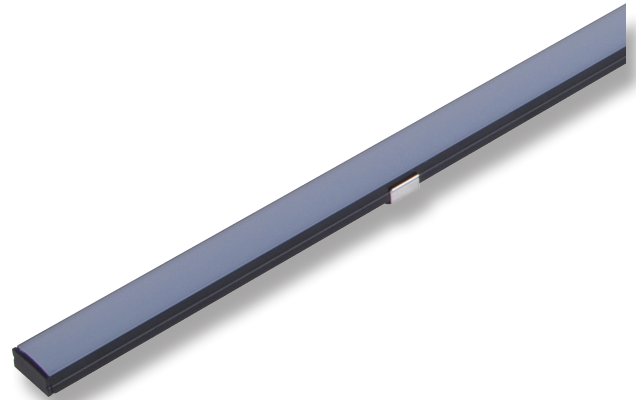

NOVA-24-SM LED Mounting Profile

Description

Introducing the NOVA-24-SM surface mounting profile system. The NOVA-24-SM is specifically designed for the Domus range of LED strip lighting. This aluminium mounting profile system incorporated extruded profile complete with a flat opal PMMA diffuser. The key features of the NOVA-24-SM is the ability to not only conceal the LED strip lighting but also keep the strip lighting linear. Also, the NOVA-24-SM keeps LEDs free from foreign objects and vapours which may damage the LEDs. A simple and shallow yet very contemporary LED surface mounted profile ideally suited to under bench mounting, pelmets, wardrobes or laundry applications.

Specification Features

Installation:	Wall or surface mounted
Material:	Extruded aluminium 6063
Finish:	Natural clear anodised
Diffuser:	Flat (PMMA) high output opal/frost
Length (mm):	2500mm continuous*
Size (mm):	Profile (W) 23.5mm (H) 11mm
Accessories (each):	End caps and mounting clips**
Special:	Custom powder coated colour upon request***
Driver Installation:	Requires Remote Driver (not included)

* Profile sold per metre. Can be cut to lengths up to 2.5m.

** Accessories included.

*** Special powder coat finishes upon request. Surcharges apply.

Brushed Aluminium Finish

White Finish

Compatible LED Strip