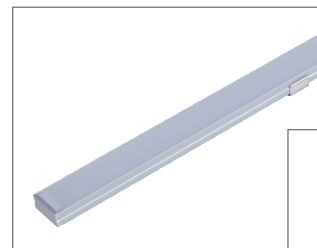

NOVA-24-SM LED Mounting Profile

Description

Introducing the NOVA-24-SM surface mounting profile system. The NOVA-24-SM is specifically designed for the Domus range of LED strip lighting. This aluminium mounting profile system incorporated extruded profile complete with a flat opal PMMA diffuser. The key features of the NOVA-24-SM is the ability to not only conceal the LED strip lighting but also keep the strip lighting linear. Also, the NOVA-24-SM keeps LEDs free from foreign objects and vapours which may damage the LEDs. A simple and shallow yet very contemporary LED surface mounted profile ideally suited to under bench mounting, pelmets, wardrobes or laundry applications.

Specification Features

Installation:	Wall or surface mounted
Material:	Extruded aluminium 6063
Finish:	Natural clear anodised
Diffuser:	Flat (PMMA) high output opal/frost
Length (mm):	2500mm continuous*
Size (mm):	Profile (W) 23.5mm (H) 11mm
Accessories (each):	End caps and mounting clips**
Special:	Custom powder coated colour upon request***
Driver Installation:	Requires Remote Driver (not included)

* Profile sold per metre. Can be cut to lengths up to 2.5m.

** Accessories included.

*** Special powder coat finishes upon request. Surcharges apply.

Brushed Aluminium Finish

White Finish

Compatible LED Strip