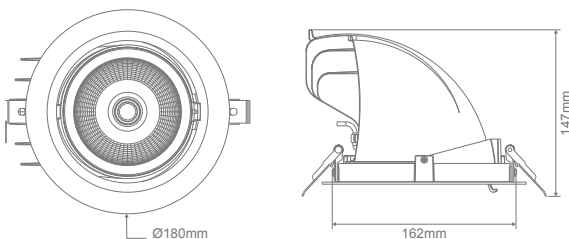

Diagrams / Additional

Item No.	Variant		Colour
	Wht	Blk	
SCOOP-25	20472	20470	TRIO
	DALI		
	20473	20471	TRIO