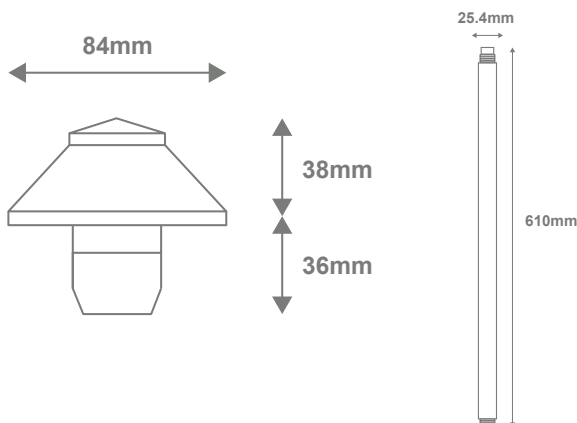

Diagrams / Additional

Item No.	Variant		CCT
	Bronze	Black	
DUSK-PATH-610-S	19104	19112	TRIO