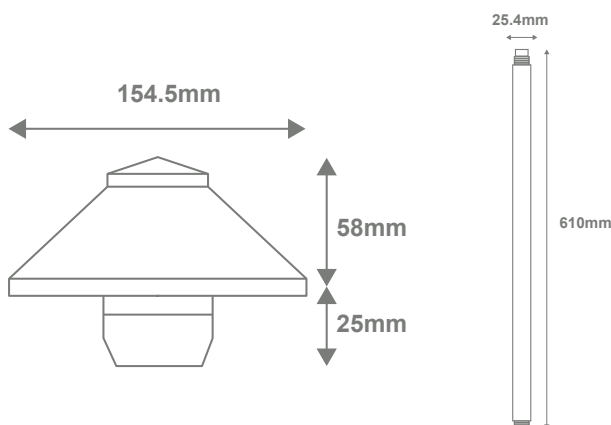

Dusk Path 610 Medium 610mm LED Path Light

Description

The DUSK-PATH Series Garden Spike Light offers a durable weatherproof solution to lighting up low level shrubs, plants and pathways where ambient lighting is required. Constructed from Solid Brass, and finished in a Bronze or Black finish. Complete with 4W Tri-Colour LED Bi-Pin G5.3 12V DC lamp. Choose from 3000K Warm White, 4000K Neutral White or 5000K White colour temperature options. Available in Two Post height options: 457mm and 610mm, as well as the choice of small, medium and large mushroom head sizes, allowing for the perfect look for your garden bed or pathway. Requires a 12V DC Constant Voltage LED Driver. Backed by a 5 Year Warranty.

Specification Features

Input Voltage:	12V DC
Power (W):	4W
IP rating (IP):	IP65
Lumens (lm):	Warm White 3000K - 330lm Neutral White 4000K - 350lm White 5000K - 330lm
LED type:	SMD Tri-Colour
CCT:	3000K - 4000K - 5000K (Switchable)
CRI:	≥90
Beam angle (°):	90°
Dimmable:	No
Lifespan (hrs):	50,000hrs
Cable Length:	2 Metres

Requires: 12V DC Constant Voltage LED Driver (Wire in Parallel)

Diagrams / Additional

Item No.	Variant		CCT
	Bronze	Black	
DUSK-PATH-610-M	19105	19113	TRIO