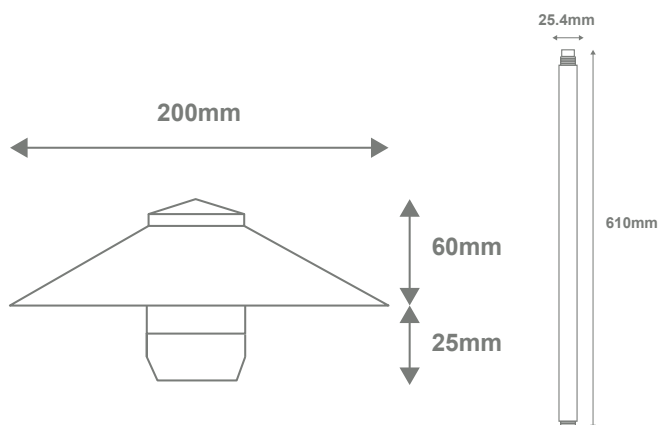

Dusk Path 610 Large 610mm LED Path Light

Description

The DUSK-PATH Series Garden Spike Light offers a durable weatherproof solution to lighting up low level shrubs, plants and pathways where ambient lighting is required. Constructed from Solid Brass, and finished in a Bronze or Black finish. Complete with 4W Tri-Colour LED Bi-Pin G5.3 12V DC lamp. Choose from 3000K Warm White, 4000K Neutral White or 5000K White colour temperature options. Available in Two Post height options: 457mm and 610mm, as well as the choice of small, medium and large mushroom head sizes, allowing for the perfect look for your garden bed or pathway. Requires a 12V DC Constant Voltage LED Driver. Backed by a 5 Year Warranty.

Specification Features

Input Voltage:	12V DC
Power (W):	4W
IP rating (IP):	IP65
Lumens (lm):	Warm White 3000K - 330lm Neutral White 4000K - 350lm White 5000K - 330lm
LED type:	SMD Tri-Colour
CCT:	3000K - 4000K - 5000K (Switchable)
CRI:	≥90
Beam angle (°):	90°
Dimmable:	No
Lifespan (hrs):	50,000hrs
Cable Length:	2 Metres

Requires: 12V DC Constant Voltage LED Driver (Wire in Parallel)

Diagrams / Additional

Item No.	Variant		CCT
	Bronze	Black	
DUSK-PATH-610-L	19106	19114	TRIO