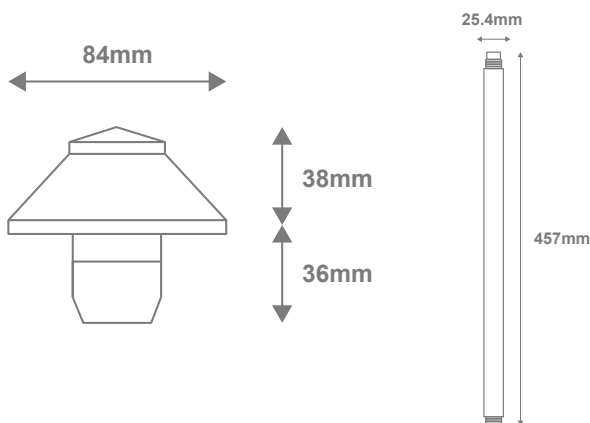

Dusk Path 450 Small 450mm LED Path Light

Description

The DUSK-PATH Series Garden Spike Light offers a durable weatherproof solution to lighting up low level shrubs, plants and pathways where ambient lighting is required. Constructed from Solid Brass, and finished in a Bronze or Black finish. Complete with 4W Tri-Colour LED Bi-Pin G5.3 12V DC lamp. Choose from 3000K Warm White, 4000K Neutral White or 5000K White colour temperature options. Available in Two Post height options: 457mm and 610mm, as well as the choice of small, medium and large mushroom head sizes, allowing for the perfect look for your garden bed or pathway. Requires a 12V DC Constant Voltage LED Driver. Backed by a 5 Year Warranty.

Specification Features

Input Voltage:	12V DC
Power (W):	4W
IP rating (IP):	IP65
Lumens (lm):	Warm White 3000K - 330lm Neutral White 4000K - 350lm White 5000K - 330lm
LED type:	SMD Tri-Colour
CCT:	3000K - 4000K - 5000K (Switchable)
CRI:	≥90
Beam angle (°):	90°
Dimmable:	No
Lifespan (hrs):	50,000hrs
Cable Length:	2 Metres

Requires: 12V DC Driver Constant Voltage LED Driver (Wire in Parallel)

Diagrams / Additional

Item No.	Variant		CCT
	Bronze	Black	
DUSK-PATH-450-S	19100	19108	TRIO