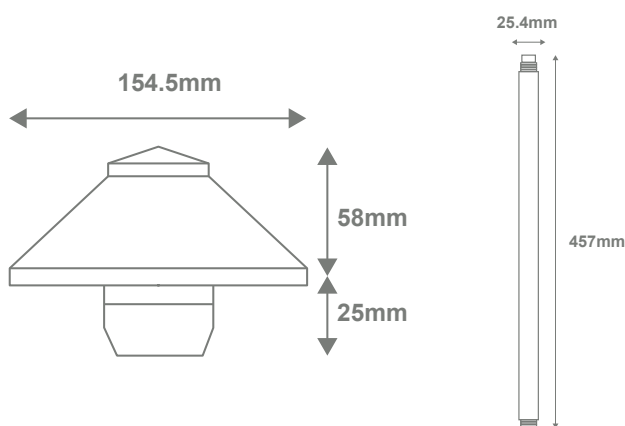

Dusk Path 450 Medium 450mm LED Path Light

Description

The DUSK-PATH Series Garden Spike Light offers a durable weatherproof solution to lighting up low level shrubs, plants and pathways where ambient lighting is required. Constructed from Solid Brass, and finished in a Bronze or Black finish. Complete with 4W Tri-Colour LED Bi-Pin G5.3 12V DC lamp. Choose from 3000K Warm White, 4000K Neutral White or 5000K White colour temperature options. Available in Two Post height options: 457mm and 610mm, as well as the choice of small, medium and large mushroom head sizes, allowing for the perfect look for your garden bed or pathway. Requires a 12V DC Constant Voltage LED Driver. Backed by a 5 Year Warranty.

Specification Features

Input Voltage:	12V DC
Power (W):	4W
IP rating (IP):	IP65
Lumens (lm):	Warm White 3000K - 330lm Neutral White 4000K - 350lm White 5000K - 330lm
LED type:	SMD Tri-Colour
CCT:	3000K - 4000K - 5000K (Switchable)
CRI:	≥90
Beam angle (°):	90°
Dimmable:	No
Lifespan (hrs):	50,000hrs
Cable Length:	2 Metres

Requires: 12V DC Constant Voltage LED Driver (Wire in Parallel)

Diagrams / Additional

Item No.	Variant		CCT
	Bronze	Black	
DUSK-PATH-450-M	19101	19109	TRIO