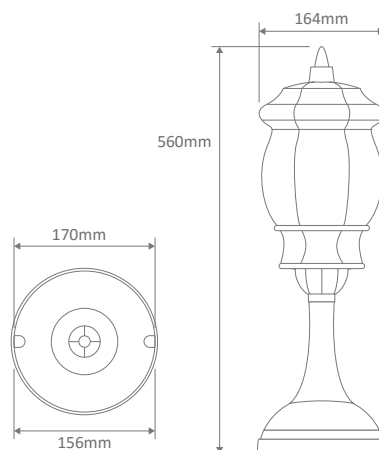

GT-673 Pillar Mount

Diagrams / Additional

Order Code:	Colour	Globe
15825		2xB22
15829		2xB22
15824		2xB22
15827		2xB22
15826		2xB22