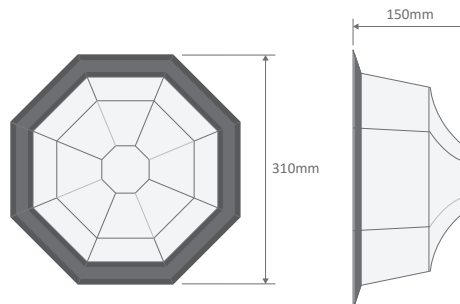

GT-685 Surface Mounted

Diagrams / Additional