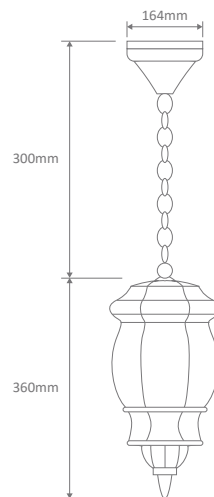

GT-670 Single Pendant

Diagrams / Additional

Order Code:	Colour	Globe
15879		1xB22
15883		1xB22
15878		1xB22
15881		1xB22
15880		1xB22