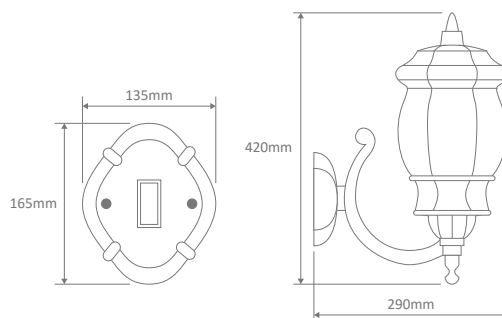

Order Code:	Colour	Globe
15957		1xB22
15961		1xB22
15956		1xB22
15959		1xB22
15958		1xB22