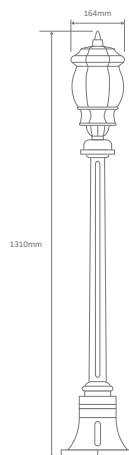

GT-674 Single Head Post on 1.31m

Diagrams / Additional

Order Code:	Colour	Globe
15915		2xB22
15919		2xB22
15914		2xB22
15917		2xB22
15916		2xB22