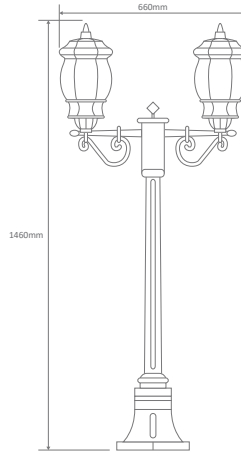

Vienna

Multiple Application Exterior Light

GT-675 Twin Head on Post 1.46m

Diagrams / Additional