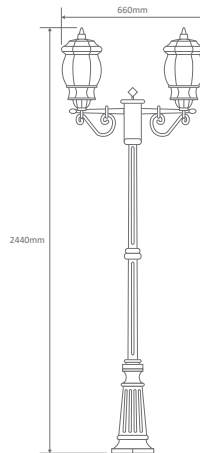

#### Diagrams / Additional

Order Code:	Colour	Globe
15915		2xB22
15919		2xB22
15914		2xB22
15917		2xB22
15916		2xB22

#### GT-678 Single Head on Post 2.3m

#### Diagrams / Additional

Order Code:	Colour	Globe
15927		1xB22
15931		1xB22
15926		1xB22
15929		1xB22
15928		1xB22

#### Diagrams / Additional

Order Code:	Colour	Globe
15933		2xB22
15937		2xB22
15932		2xB22
15935		2xB22
15934		2xB22