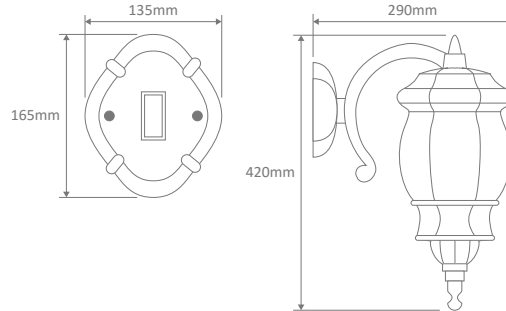

Vienna

Multiple Application Exterior Light

GT-1032 Wall Bracket

Curved Arm Facing Down

Diagrams / Additional

Order Code:	Colour	Globe
15963		1xB22
15967		1xB22
15962		1xB22
15965		1xB22
15964		1xB22