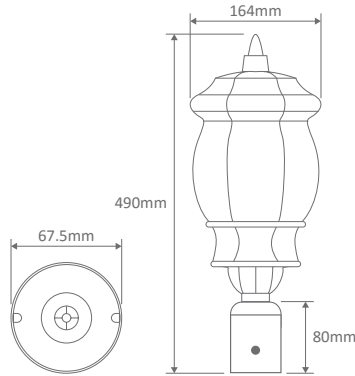

Vienna

Multiple Application Exterior Light

GT-689 Post Top

Diagrams / Additional

Order Code:	Colour	Globe
15951		1xB22
15955		1xB22
15950		1xB22
15953		1xB22
15952		1xB22