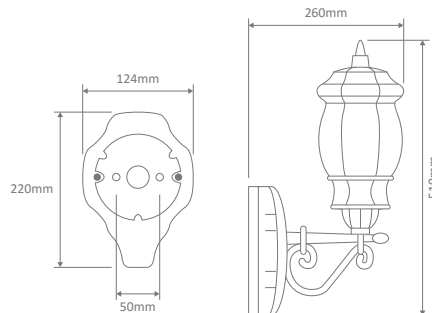

Vienna

Multiple Application Exterior Light

Description

Light die-cast aluminium body and moulded acrylic lens exterior light, Made in Italy, assembled and power coated in Australia. Available in Black, White, Green, Beige and Burgundy these lights can be used as a:

- Wall Bracket
- Pendant
- Pillar Mount
- Post Top
- Surface Mounted
- Single Head on Post (1.35m, 1.93m, 2.3m)
- Twin Head on Post (1.46m, 2.08m, 2.44m, 2.35m "Curved Arm")
- Triple Head on Post (2.44m, 2.35m "Curved Arm")

Specification Features

Input Voltage: 240V
IP rating (IP): 23
Requires: Lamp

GT-671 Wall Bracket

Straight Arm Facing Up

Diagrams / Additional

Order Code:	Colour	Globe
15885		1xB22
15889		1xB22
15884		1xB22
15887		1xB22
15886		1xB22

GT-672 Wall Bracket

Straight Arm Facing Down

Diagrams / Additional