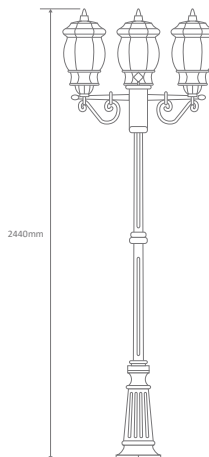

GT-682 Triple Head on Post 2.44m

Diagrams / Additional

Order Code:	Colour	Globe
15939		3xB22
15943		3xB22
15938		3xB22
15941		3xB22
15940		3xB22