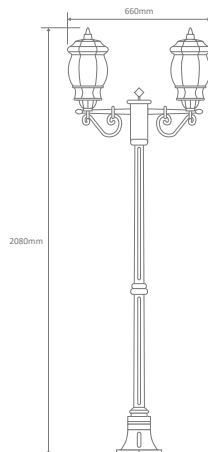

GT-677 Double Head on Post 2.08m

Diagrams / Additional

Order Code:	Colour	Globe
15915		2xB22
15919		2xB22
15914		2xB22
15917		2xB22
15916		2xB22