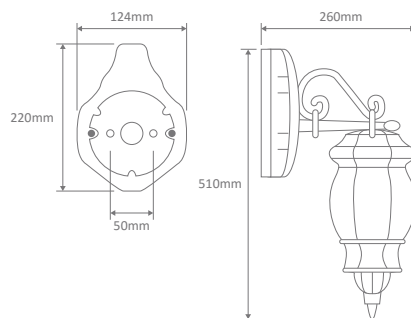

Order Code:	Colour	Globe
15891		1xB22
15895		1xB22
15890		1xB22
15893		1xB22
15892		1xB22

GT-1031 Wall Bracket

Curved Arm Facing Up

Diagrams / Additional