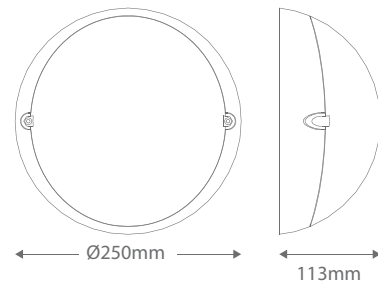

## Small Round

Order Code:	<b>18643</b>	White	1 x 20W E27 CFL
	<b>18644</b>	White	2 x 9W TC
	<b>18645</b>	Black	1 x 20W E27 CFL
	<b>18646</b>	Black	2 x 9W TC
	<b>18647</b>	Silver	1 x 20W E27 CFL
	<b>18648</b>	Silver	2 x 9W TC

IP Rating: IP66

Dimensions: Width Ø250mm  
Height 113mm

Requires: Lamp/s.

Made in Italy

**Domus Lighting**

29-31 Richland Street Kingsgrove NSW 2208

Phone: (02) 9554 9600 | Fax: (02) 9554 9433 | Email: sales@domuslighting.com