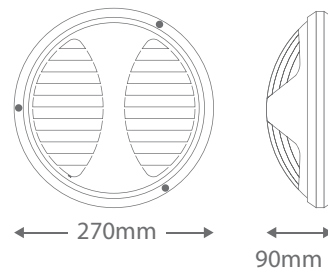

VL-127400 / VL-127401 / VL-127402

Round Plain

Order Code:	18629	White	1 x 20W E27 CFL
	18631	Black	1 x 20W E27 CFL
	18595	Silver	1 x 20W E27 CFL
	18630	White	2 x 9W TC
	18632	Black	2 x 9W TC
	18596	Silver	2 x 9W TC

Product Code:	VL-127400 White
	VL-127401 Black
	VL-127402 Silver

Description: Body injection molded thermoplastic.
Injection molded opal polycarbonate diffuser.
Ideal for coastal areas.

IP Rating: IP65

Dimensions: Diameter 270mm
Projection 90mm