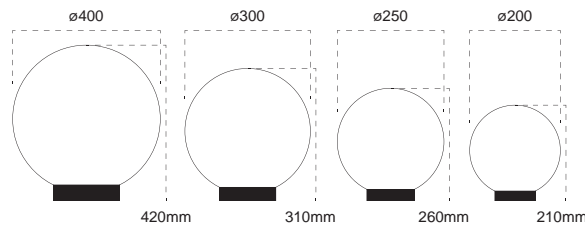

VL-1010202/252/302/402

Opal Spheres

Order Code:	18599	200mm	1 x 20W E27 CFL
	18601	250mm	1 x 25W E27 CFL
	18603	300mm	1 x 30W E27 CFL
	18605	400mm	1 x 40W E27 CFL

Product Code:	VL-1010202	Opal
	VL-1010252	Opal
	VL-1010302	Opal
	VL-1010402	Opal

Description: Polycarbonate sphere complete with base. Ideal for coastal areas.

IP Rating: IP44

Dimensions: Refer to line drawing.

Requires: Lamp.

Made in Italy

Domus Lighting

29-31 Richland Street Kingsgrove NSW 2208