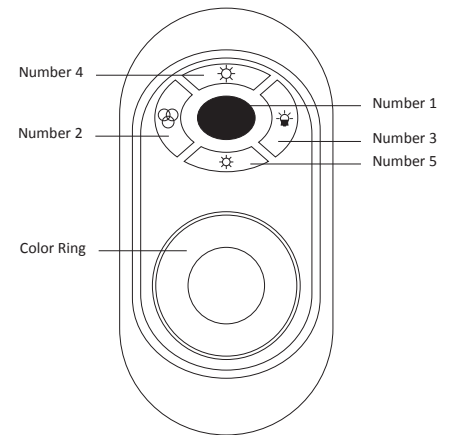

VIVID-RGB

5pack and single

Description

Introducing the VIVID LED deck light. The VIVID features an output of 0.6W per head, it comes in a 5 pack with the alternative to be expanded up to 10 heads with the original driver. The VIVID is made of Marine Grade Stainless Steel, is very easy to install and comes with a RF colour controller.

Specification Features

- 12V DC
- Rated out power 5x0.6W
- 316 Stainless Steel Construction
- Expandable
- RGB
- IP67
- Easy installation
- Sustainable pressure max. 100kgs
- Lifespan over 50,000hrs
- UV, IR and other hazardous materials free
- Include RF colour controller (5 pack only)

Product code: EV-VIVID-5-RGB
Order code: 21103
Colour: RGB

Product code: EV-VIVID-1-RGB
Order code: 21106
Colour: RGB

Diagrams / Additional