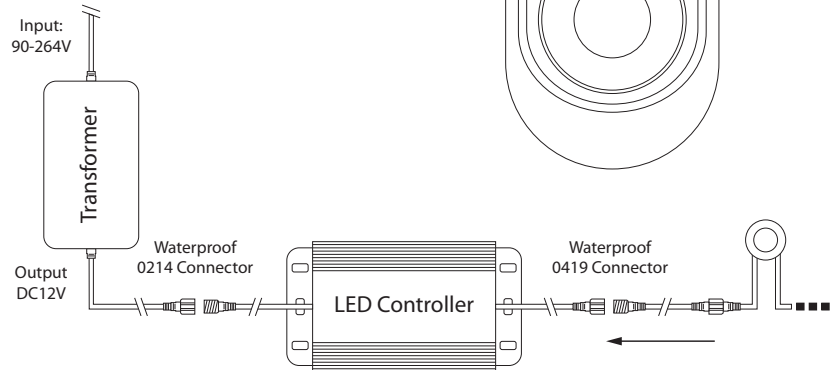

VIVID-RGB

5pack and single

Description

Introducing the VIVID LED deck light. The VIVID features an output of 0.6W per head, it comes in a 5 pack with the alternative to be expanded up to 10 heads with the original driver. The VIVID is made of Marine Grade Stainless Steel, is very easy to install and comes with a RF colour controller.

Specification Features

- 12V DC
- Rated out power 5x0.6W
- 316 Stainless Steel Construction
- Expandable
- RGB
- IP67
- Easy installation
- Sustainable pressure max. 100kgs
- Lifespan over 50,000hrs
- UV, IR and other hazardous materials free
- Include RF colour controller (5 pack only)

Product code: EV-VIVID-5-RGB
Order code: 21103
Colour: RGB

Product code: EV-VIVID-1-RGB
Order code: 21106
Colour: RGB

Diagrams / Additional