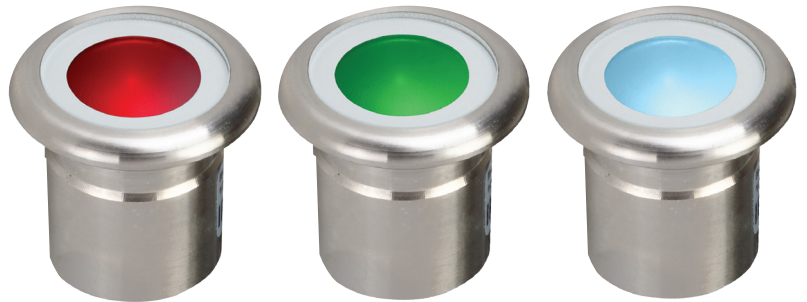

VIVID-RGB

5pack and single

Description

Introducing the VIVID LED deck light. The VIVID features an output of 0.6W per head, it comes in a 5 pack with the alternative to be expanded up to 10 heads with the original driver. The VIVID is made of Marine Grade Stainless Steel, is very easy to install and comes with a RF colour controller.

Specification Features

- 12V DC
- Rated out power 5x0.6W
- 316 Stainless Steel Construction
- Expandable
- RGB
- IP67
- Easy installation
- Sustainable pressure max. 100kgs
- Lifespan over 50,000hrs
- UV, IR and other hazardous materials free
- Include RF colour controller (5 pack only)

Product code: EV-VIVID-5-RGB
Order code: 21103
Colour: RGB

Product code: EV-VIVID-1-RGB
Order code: 21106
Colour: RGB

Diagrams / Additional