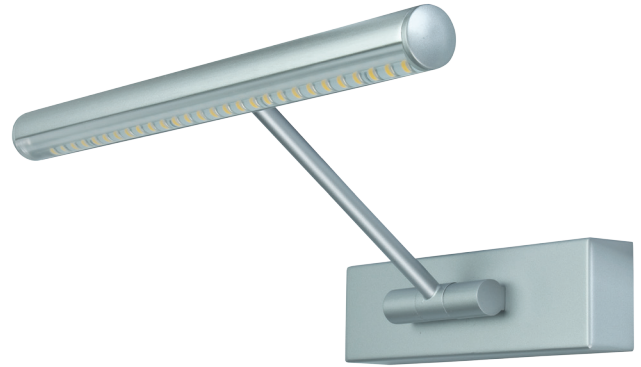

SLIM-1

Adjustable Wall Light

Date: 7/2015 - Approved by MC

Description

The SLIM-1 surface mounted picture wall light utilises the latest in LED technology. A discrete and fully adjustable minimal look, which will look and complement any décor.

The SLIM-1 is made from extruded 6063 Aluminium profile, silver Anodised finish, reeded clear diffuser, high power SMD LED, 4W power consumption, 3500K Warm White colour, integral 24V DC constant voltage LED driver.

Specification Features

Input Voltage: 240V AC
 Power (W): 4W
 IP rating (IP): 20
 Lumens (lm): Warm White 3200K - 352lm
 White 6400K - 440lm
 LED type: Epistar
 CCT: 3200K - 6400K
 CRI: ≥65
 Beam angle (°): 120°
 Dimmable: No
 Lifespan (hrs): 50,000hrs

Product code:	SLIM-1-WW
Order code:	19363
Colour:	Silver - Warm White 3200K
Product code:	SLIM-1-W
Order code:	19362
Colour:	Silver - White 6400K

Diagrams / Additional