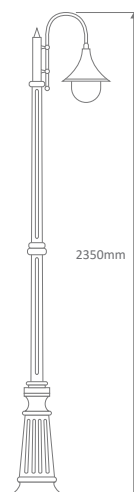

GT-660 Single Head on Post 2.35m

Fancy Post

Diagrams / Additional

Order Code:	Colour	Globe
15825		2xE27
15829		2xE27
15824		2xE27
15827		2xE27
15826		2xE27