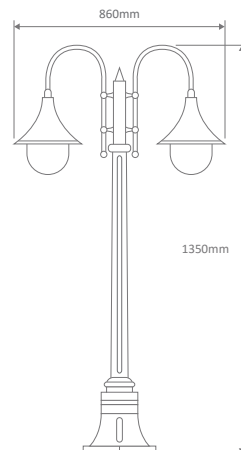

Order Code:	Colour	Globe
15825		2xE27
15829		2xE27
15824		2xE27
15827		2xE27
15826		2xE27