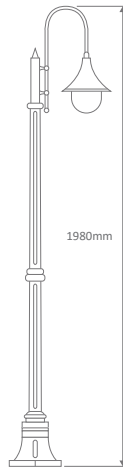

Monaco

Multiple Application Exterior Light

GT-658 Single Head on Post 1.98m

Fancy Post

Diagrams / Additional

Order Code:	Colour	Globe
15831		1xE27
15835		1xE27
15830		1xE27
15833		1xE27
15832		1xE27