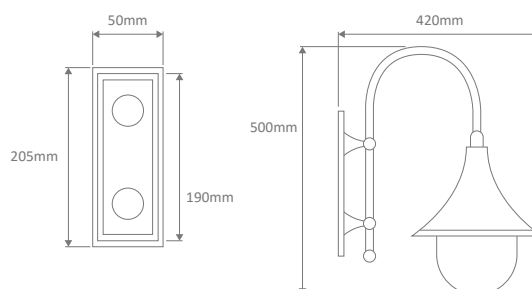

GT-653 Post Bracket

Diagrams / Additional

Order Code:	Colour	Globe
16017		1xE27
16020		1xE27
16016		1xE27
16019		1xE27
16018		1xE27