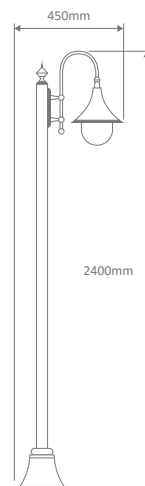

GT-1068 Single Head on Plain Post 2.40m

Diagrams / Additional

Order Code:	Colour	Globe
15873		1xE27
15877		1xE27
15872		1xE27
15875		1xE27
15874		1xE27