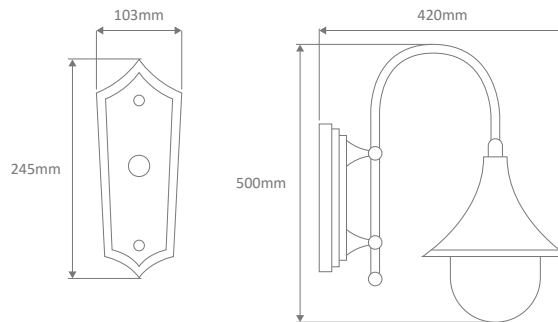

Monaco

Multiple Application Exterior Light

Description

Light die-cast aluminium and moulded acrylic lens exterior light, Made in Italy, assembled and power coated in Australia. Available in Black, White, Green, Beige and Burgundy these lights can be used as a:

- Wall Bracket
- Post
- Pendant
- Single Head on Post (1.35m, 1.98m, 2.35m, 2.40m "Plain Post")
- Twin Head on Post (1.35m, 1.98m, 2.35m, 2.40m "Plain Post")
- Triple Head on Post (1.35m, 1.98m, 2.35m, 2.40m "Plain Post")

Specification Features

Input Voltage: 240V

IP rating (IP): 43

Requires: Lamp

GT-652 Wall Bracket

Curved Arm

Diagrams / Additional

Order Code:	Colour	Globe
16017		1xE27
16020		1xE27
16016		1xE27
16019		1xE27
16018		1xE27

GT-654 Wall Bracket

Straight Arm

Diagrams / Additional