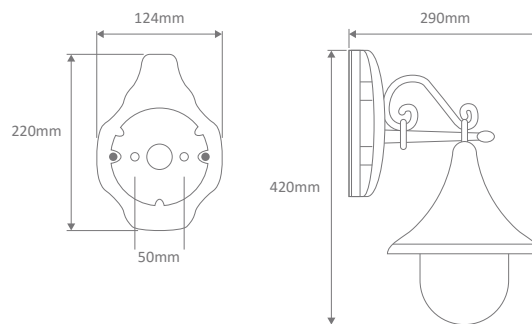

Order Code:	Colour	Globe
15813		1xE27
15817		1xE27
15812		1xE27
15815		1xE27
15814		1xE27