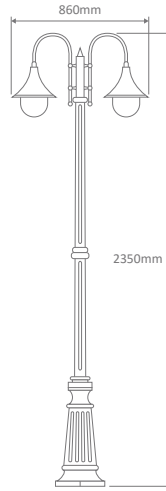

Monaco

Multiple Application Exterior Light

GT-662 Twin Head on Post 2.35m

Fancy Post

Diagrams / Additional

Order Code:	Colour	Globe
15849		2xE27
15853		2xE27
15848		2xE27
15851		2xE27
15850		2xE27

GT-664 Triple Head on Post 2.35m

Fancy Post

Diagrams / Additional