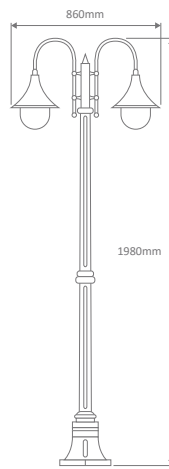

- Wall Bracket
- Post
- Pendant
- Single Head on Post (1.35m, 1.98m, 2.35m, 2.40m "Plain Post")
- Twin Head on Post (1.35m, 1.98m, 2.35m, 2.40m "Plain Post")
- Triple Head on Post (1.35m, 1.98m, 2.35m, 2.40m "Plain Post")

#### GT-658 Single Head on Post 1.98m

Fancy Post

Diagrams / Additional

Order Code:	Colour	Globe
15831		1xE27
15835		1xE27
15830		1xE27
15833		1xE27
15832		1xE27

#### GT-659 Twin Head on Post 1.98m

Fancy Post

Diagrams / Additional

Order Code:	Colour	Globe
15837		2xE27
15841		2xE27
15836		2xE27
15839		2xE27
15838		2xE27