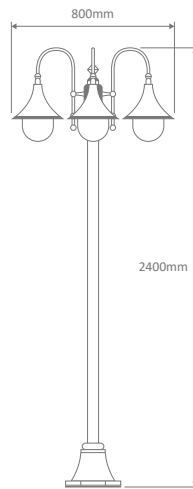

GT-1064 Triple Head on Plain Post 2.40m

Diagrams / Additional

Order Code:	Colour	Globe
15861		3xE27
15865		3xE27
15860		3xE27
15863		3xE27
15862		3xE27