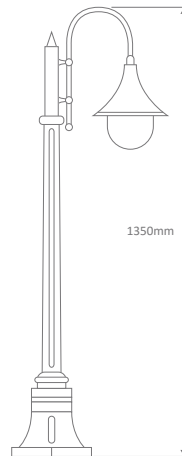

Order Code:	Colour	Globe
15819		1xE27
15823		1xE27
15818		1xE27
15821		1xE27
15820		1xE27

GT-657 Twin Head on Post 1.35m

Fancy post

Diagrams / Additional