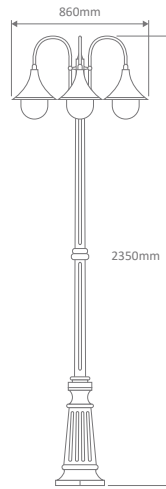

Order Code:	Colour	Globe
15855		3xE27
15859		3xE27
15854		3xE27
15857		3xE27
15856		3xE27