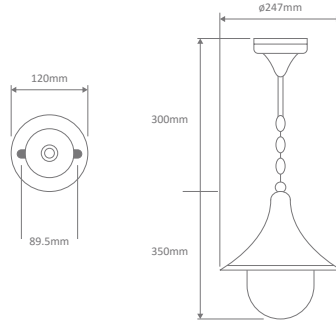

Monaco

Multiple Application Exterior Light

GT-650 Pendant

Diagrams / Additional

Order Code:	Colour	Globe
15801		1xE27
15805		1xE27
15800		1xE27
15803		1xE27
15802		1xE27

GT-656 Single Head on Post 1.35m

Fancy Post

Diagrams / Additional