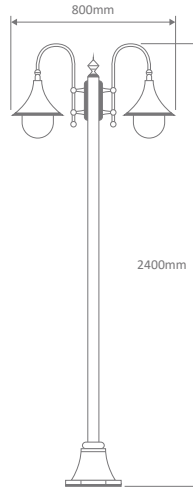

Monaco

Multiple Application Exterior Light

GT-1066 Twin Head on Plain Post 2.40m

Diagrams / Additional

Order Code:	Colour	Globe
15866		2xE27
15871		2xE27
15866		2xE27
15869		2xE27
15868		2xE27