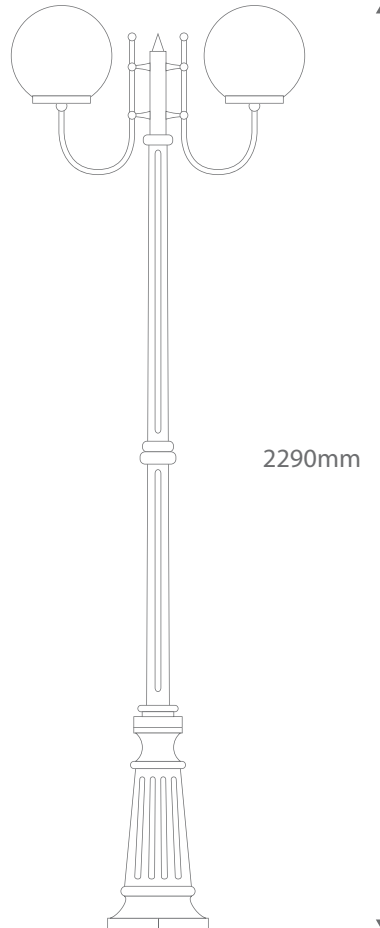

# GT-620 / GT-621

## Double Head on Post 2.29m

Order Code:	15734	Beige	GT620	2 x 20W E27 CFL
	15735	Black	GT620	2 x 20W E27 CFL
	15736	Burgundy	GT620	2 x 20W E27 CFL
	15737	Green	GT620	2 x 20W E27 CFL
	15738	Primrose	GT620	2 x 20W E27 CFL
	15739	White	GT620	2 x 20W E27 CFL
	15740	Beige	GT621	2 x 20W E27 CFL
	15741	Black	GT621	2 x 20W E27 CFL
	15742	Burgundy	GT621	2 x 20W E27 CFL
	15743	Green	GT621	2 x 20W E27 CFL
	15744	Primrose	GT621	2 x 20W E27 CFL
	15745	White	GT621	2 x 20W E27 CFL

Product Code: **GT-620 Ø 250mm**  
**GT-621 Ø 300mm**

Description: Two opal spheres on curved arm complete with fancy post and tall base.

IP Rating: IP43

Dimensions: Height 2290mm  
Width 890mm

Requires: Lamps.